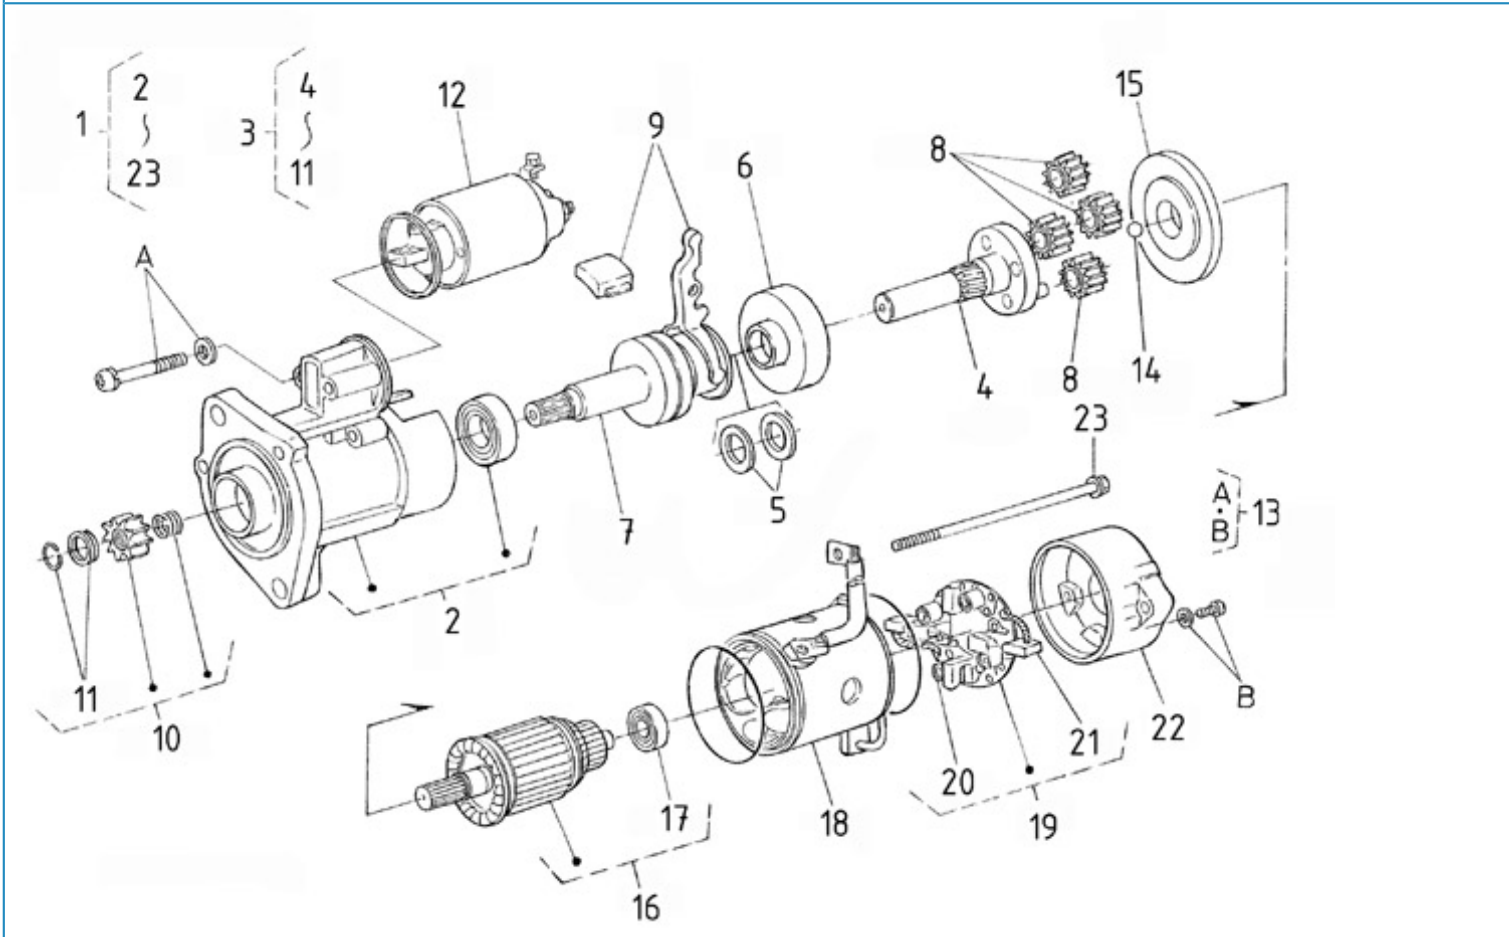

N4.115 STANDARD ENGINE / STATER - DETAILS

Part number	Item	Désignation article	Quantity
970313673	1	ASSY STARTER	1
970313678	2	ASSY BRACKET,FRONT	1
970313679	3	ASSY SHAFT,CLUTCH	1
970313680	4	ASSY SHAFT,GEAR	1
970310974	5	SET WASHER	1
970310975	6	SET GEAR	1
970310976	7	CLUTCH,OVERRANNING	1
970310977	8	ASSY GEAR	4
970313681	9	ASSY LEVER,SET	1
970313682	10	SET PINION	1
970310980	11	SET STOPPER	1
970310981	12	HOLDER,MAGNETIC SWITCH	1
970313683	13	SET, SCREW	1
970310983	14	BALL	1
970310984	15	SET PACKING	1
970313684	16	ASSY ARMATURE	1
970310986	17	BEARING	1
970313685	18	ASSY YOKE	1
970313686	19	ASSY HOLDER,BRUSH	1
970313687	20	BRUSH,SPRING	4
970313688	21	BRUSH	2
970313689	22	ASSY BRACKET,REAR	1
970313690	23	SET,BOLT	1