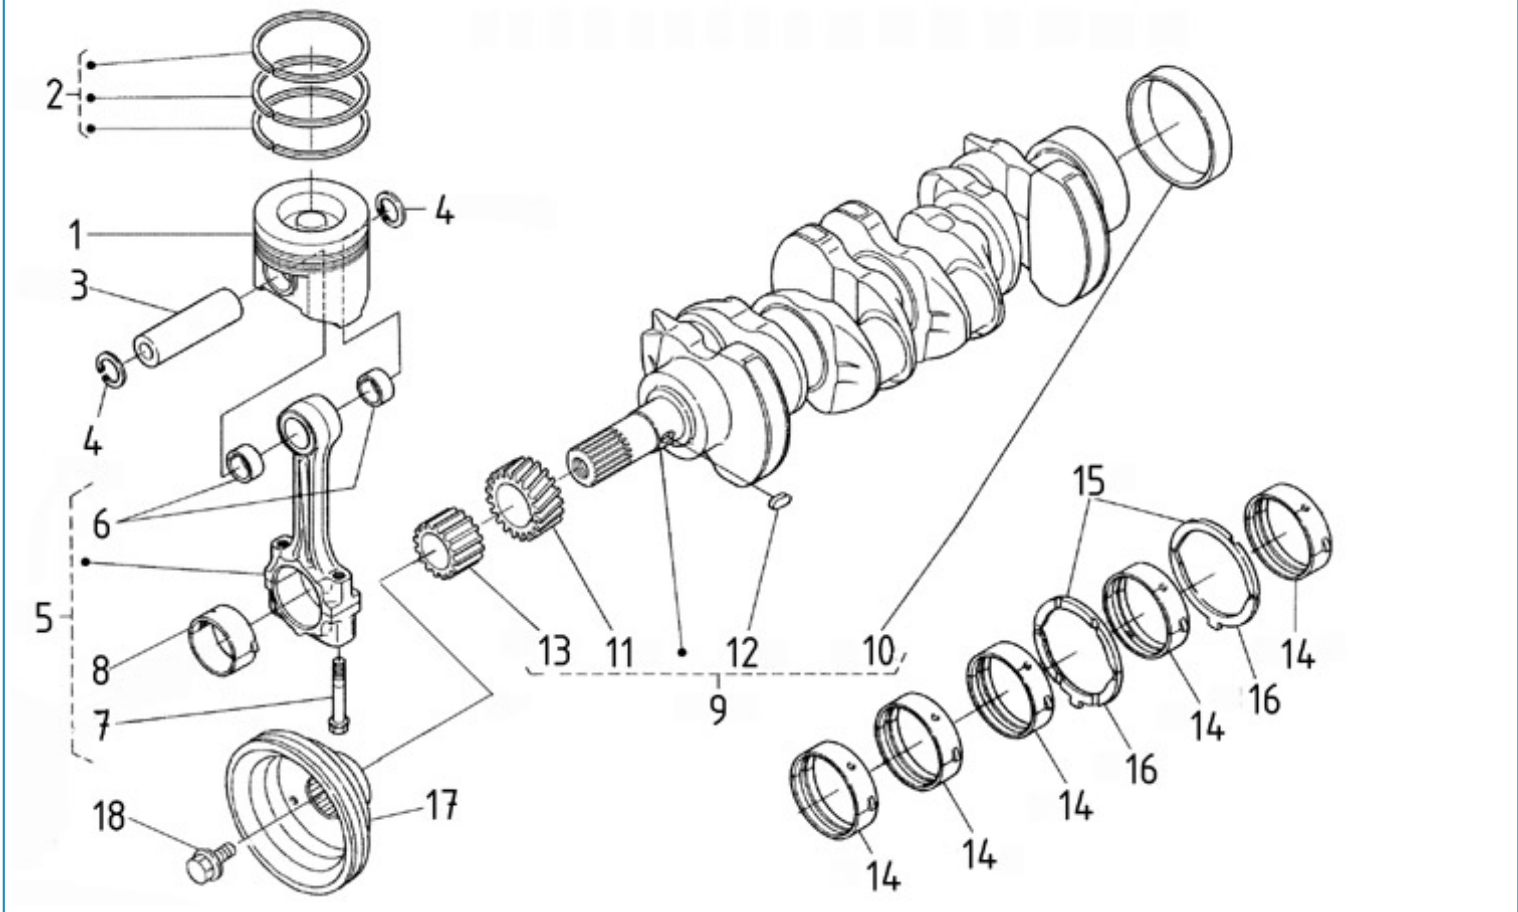

N4.115 STANDARD ENGINE / CRANKSHAFT-PISTONS

Part number	Item	Désignation article	Quantity
970313575	1	PISTON	4
970313576	1	PISTON	4
970313577	2	ASSY PISTON RING	4
970313578	2	ASSY PISTON RING	4
970310846	3	METAL, CONN.ROD	4
970310847	4	CIRCLIP	8
970313580	5	ASSY ROD,CONNECTING	4
970310849	6	BUSH,PISTON PIN	8
970310850	7	BOLT	8
970310855	8	METAL,CRANK PIN 02	4
970312852	8	METAL,CRANKPIN	4
970310858	8	BEARING	4
970313582	8	METAL,CRANKPIN	4
970313583	9	COMP.CRANKSHAFT	1
970310860	10	SLEEVE	1
970313584	11	GEAR,CRANKSHAFT	1
970491106	12	KEY,FEATHER	1
970310862	13	GEAR,OIL PUMP DRIVE	1
970310863	14	METAL,CRANKSHAFT	5
970313587	14	METAL,CRANKSHAFT	5
970310864	14	BEARING,CRANKSHAFT	5
970310866	15	METAL,SIDE	2
970310868	15	METAL,SIDE 04	2
970310867	15	METAL,SIDE 02	2
970310870	16	METAL,SIDE 02	2
970310869	16	METAL,SIDE	2
970313588	17	PULLEY,FAN DRIVE	1
970313589	18	BOLT	1