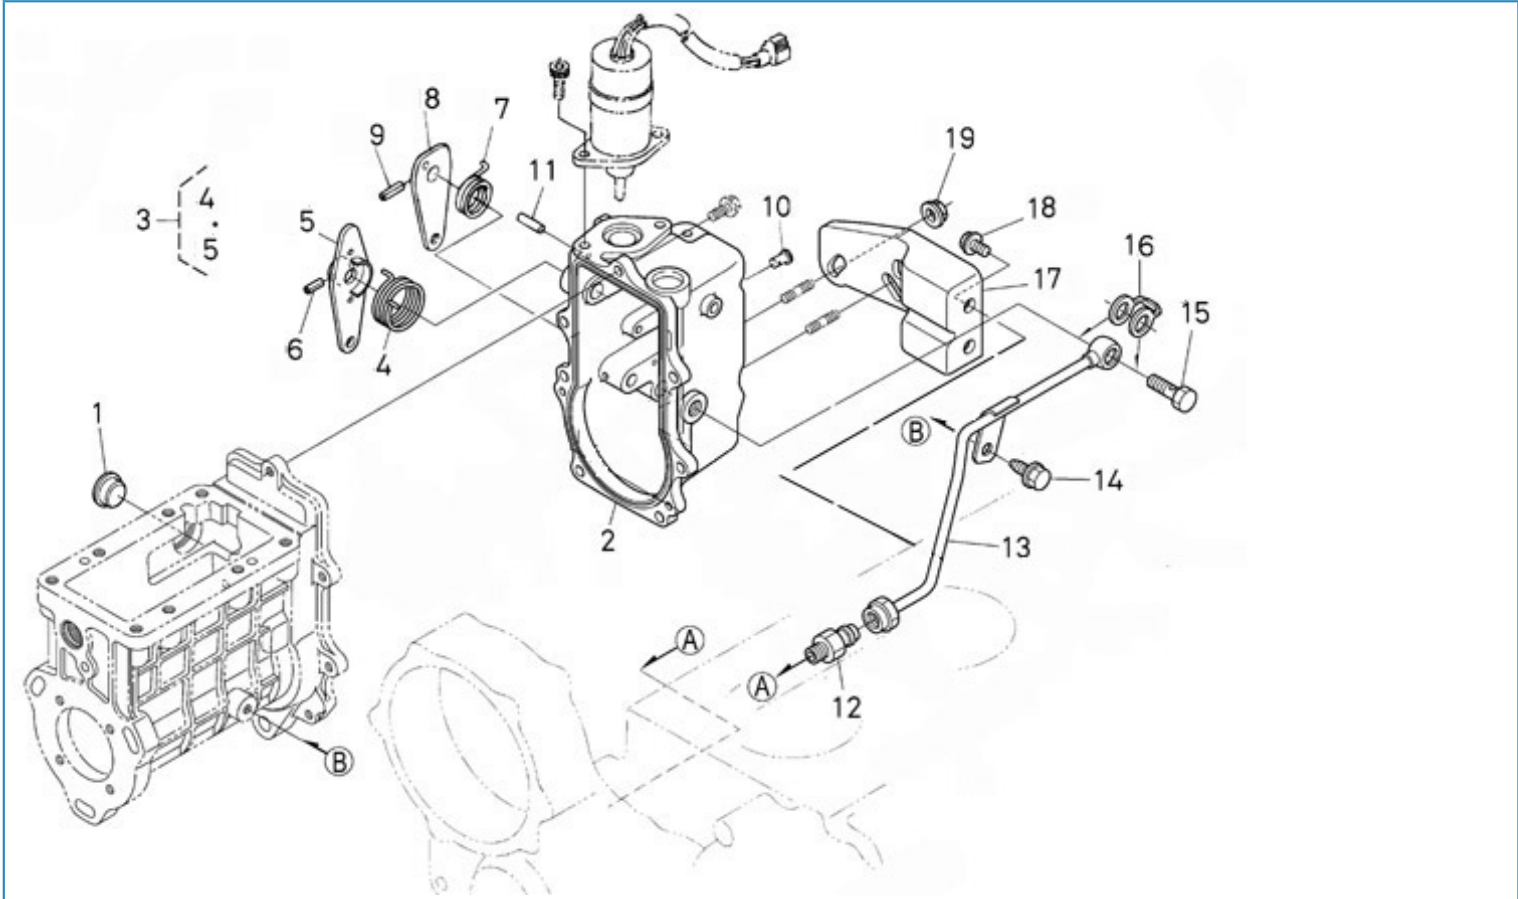

N4.115 STANDARD ENGINE / REGULATOR ADJUSTMENT

Part number	Item	Désignation article	Quantity
970310892	1	COVER	1
970313603	2	HOUSING,GOVERNOR	1
970313604	3	KIT,LEVER	1
970313605	4	SPRING	1
970313606	5	LEVER,SPEED CONTROL	1
970310902	6	PIN,SPRING	1
970307361	7	SPRING,RETURN	1
970310904	8	LEVER	1
970310902	9	PIN,SPRING	1
970490204	10	PIN,TIMING COVER	1
970313609	11	PIN,STRAIGHT	1
970313610	12	JOINT,UNION	1
970313611	13	ASSY PIPE,I.P OIL	1
970310942	14	VIS	1
970313612	15	BOLT,EYE JOINT	1
970313613	16	GASKET	1
970313614	17	BRACKET,INJ.PUMP	1
970310773	18	BOLT	2
970310780	19	NUT,FLANGE	2