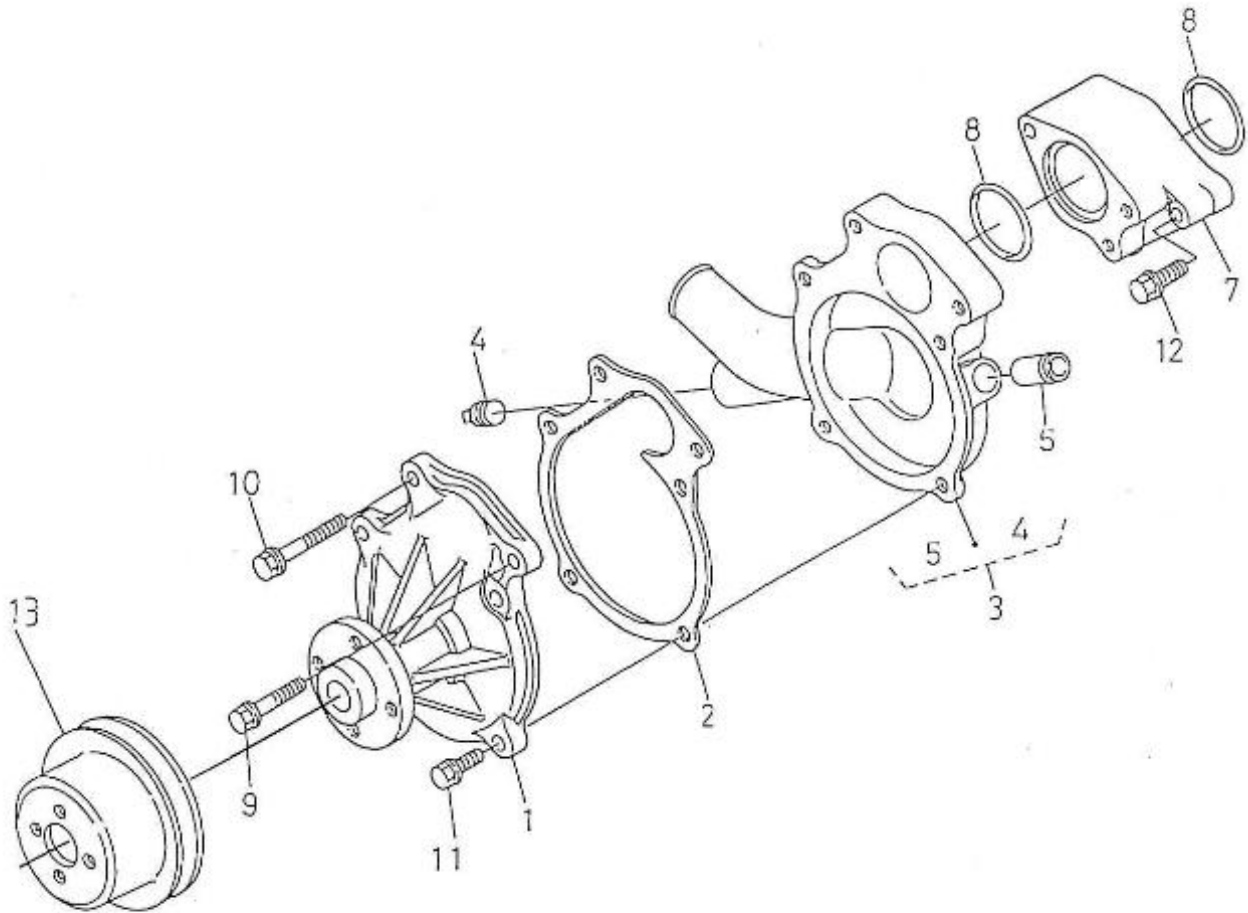

N4.115 STANDARD ENGINE / FRESH WATER PUMP

Part number	Item	Désignation article	Quantity
970310993	1	PUMP,F/WATER	1
970310994	2	GASKET	1
970313117	3	ASSY SUPPORT W/P	1
970313701	4	PLUG	1
970310806	5	UNION	1
970310998	7	SUPPORT 2,W/PUMP	1
970310999	8	O RING	2
970311000	9	BOLT	2
970313704	10	BOLT,FLANGE	1
970313569	11	BOLT,FLANGE	3
970313705	12	BOLT,FLANGE	3
970313706	13	PULLEY,FAN	1