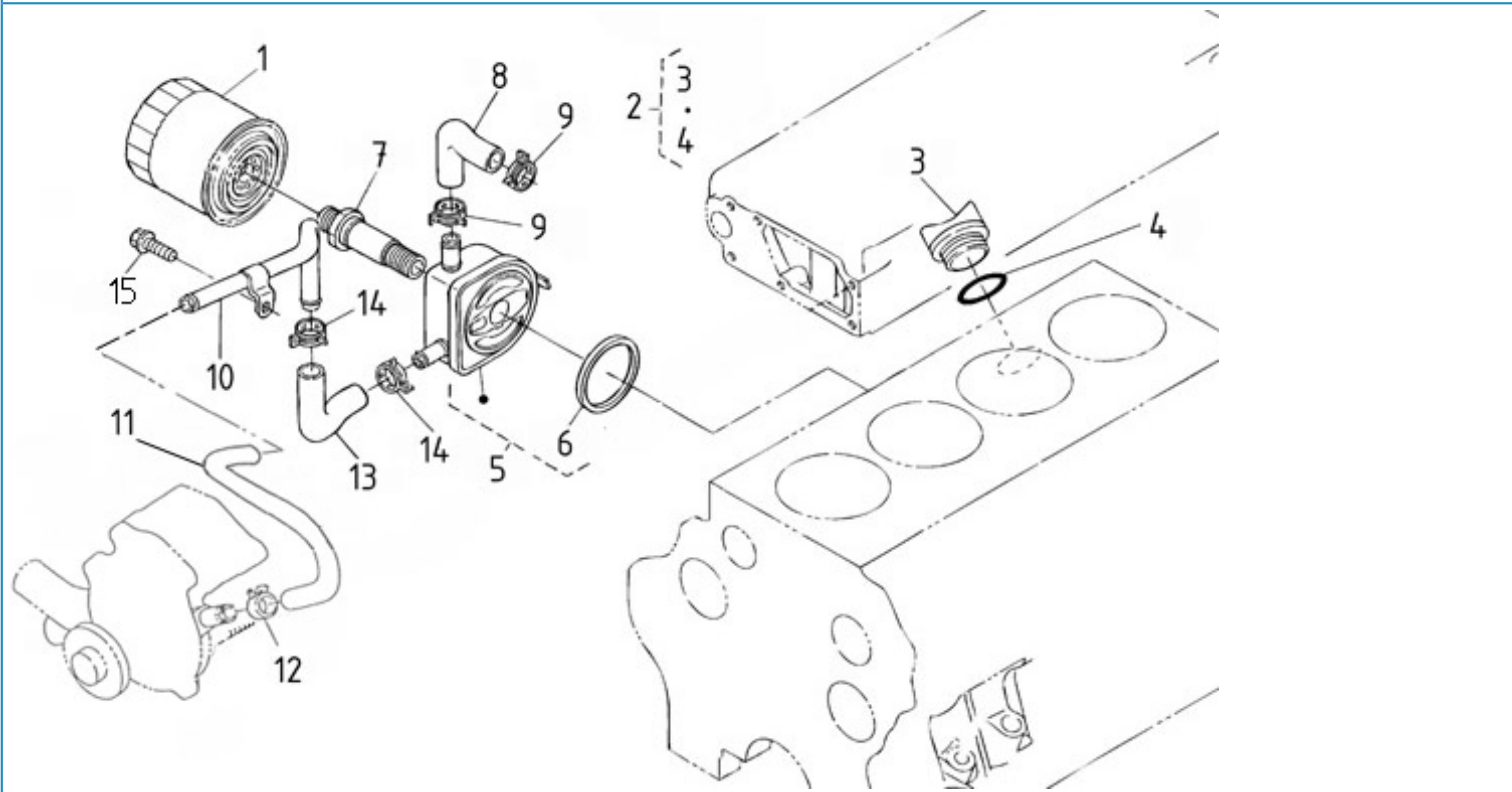

N4.115 STANDARD ENGINE / OIL FILTER

Part number	Item	Désignation article	Quantity
970603003	1	FILTER,ELEMENT OIL 4.180/90	1
970313559	2	ASSY PLUG,O/FILLER	1
970313464	3	PLUG	1
970313560	4	O RING	1
970310813	5	OIL COOLER	1
970313564	6	GASKET,OIL COOLER	1
970310815	7	NIPPLE,OIL FILTER	1
970310816	8	PIPE, OIL COOLER	1
970310510	9	CLAMP,HOSE	2
970310817	10	PIPE, OIL COOLER	1
970313567	11	PIPE,OIL COLLER	1
970310510	12	CLAMP,HOSE	2
970310818	13	PIPE, OIL COOLER	1
970310510	14	CLAMP,HOSE	2
970310773	15	BOLT	1