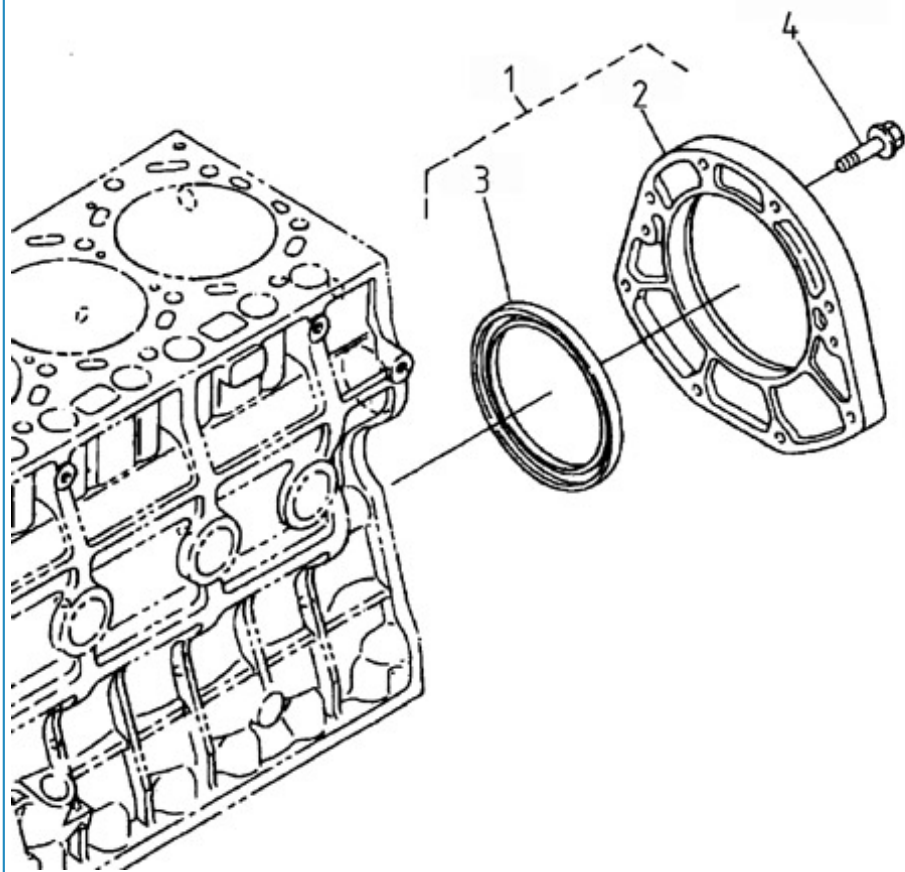

N4.115 STANDARD ENGINE / CRANKSHAFT-BEARINGS

Part number	Item	Désignation article	Quantity
970310826	1	COVER	1
970310826	2	COVER	1
970310827	3	GASKET	1
970313569	4	BOLT,FLANGE	8