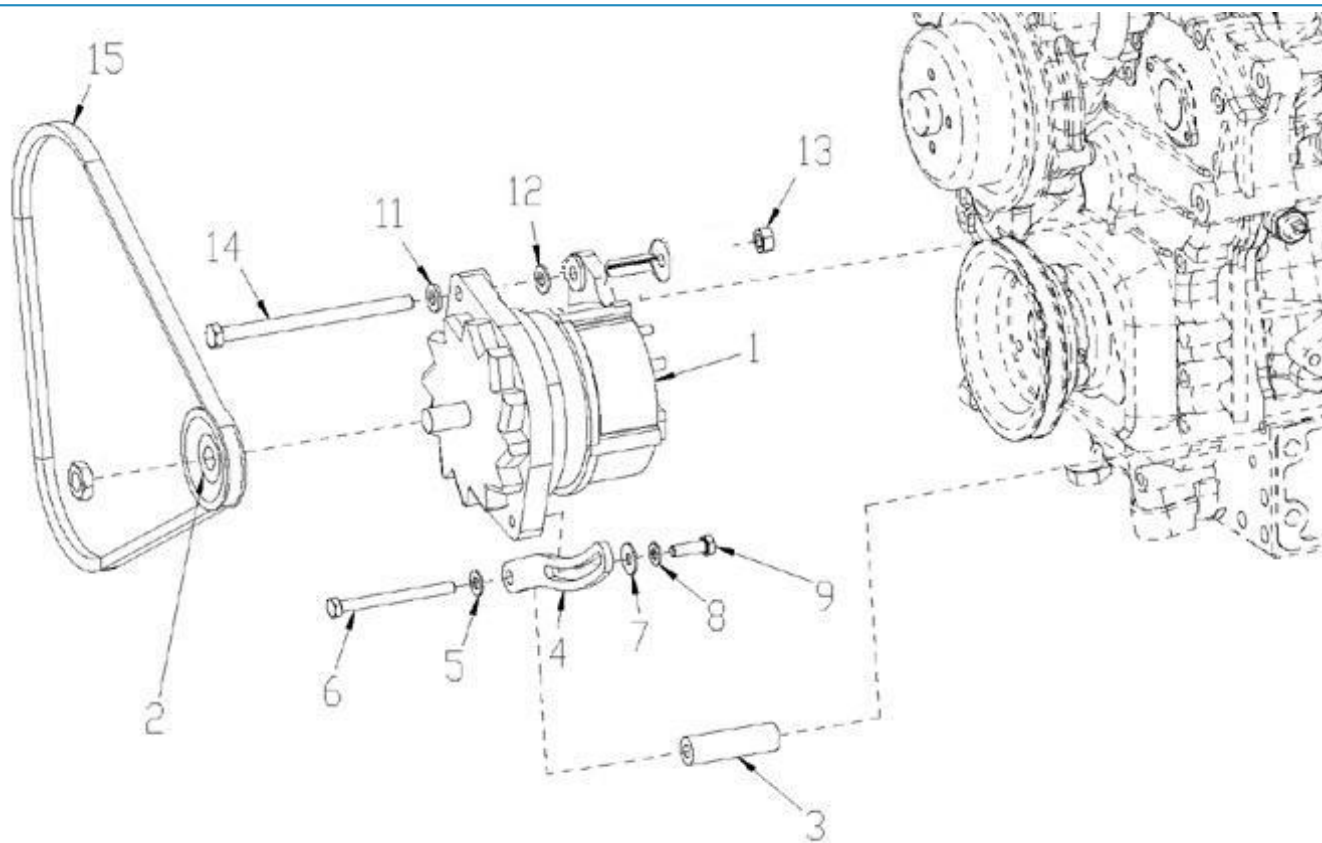

N4.115 STANDARD ENGINE / ALTERNATOR

Part number	Item	Désignation article	Quantity
48201303	1	ALTERNATOR 12V-120A	0
95312336	2	PULLEY	1
43320308	3	SPACER	1
970310736	4	TIGHTENER,V-BELT	1
970119138	5	WASHER,SPRING D 8	2
970301280	6	BOLT,HEX M 8X 90	1
970304050	7	WASHER	1
970119138	8	WASHER,SPRING D 8	1
970409603	9	BOLT,HEX M 8X 25	2
970119137	11	WASHER,CORRUGATED D10	1
970119135	12	WASHER,PLAIN D10	1
39460920	13	NUT	1
39160453	14	BOLT	1
48108141	15	V BELT	1