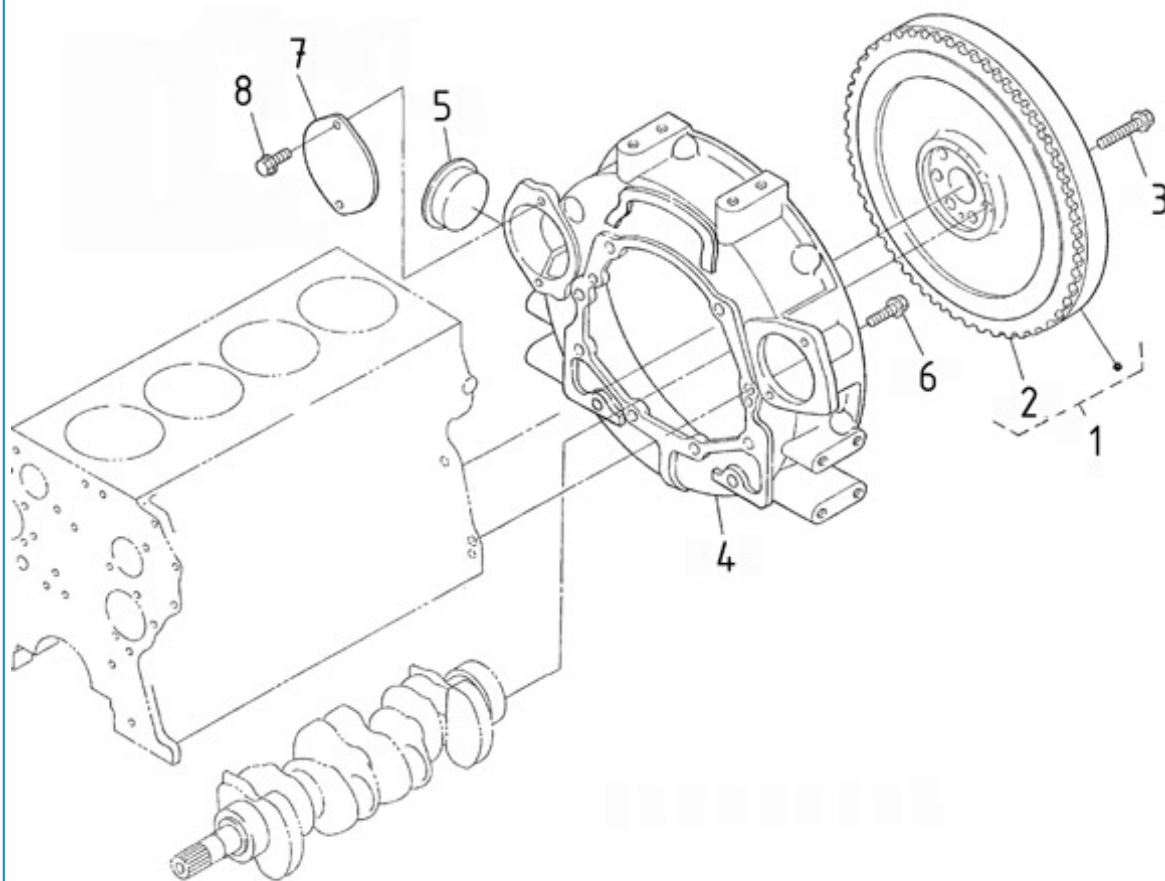

N4.115 STANDARD ENGINE / FLYWHEEL

Part number	Item	Désignation article	Quantity
970310876	1	COMP.FLYWHEEL	1
970310877	2	GEAR,RING	1
970310878	3	BOLT,FLYWHEEL	7
970313590	4	HOUSING,FLYWHEEL	1
970310880	5	COVER	1
970313591	6	BOLT,FLANGE	10
970310882	7	COVER	1
970313592	8	BOLT,FLANGE	2