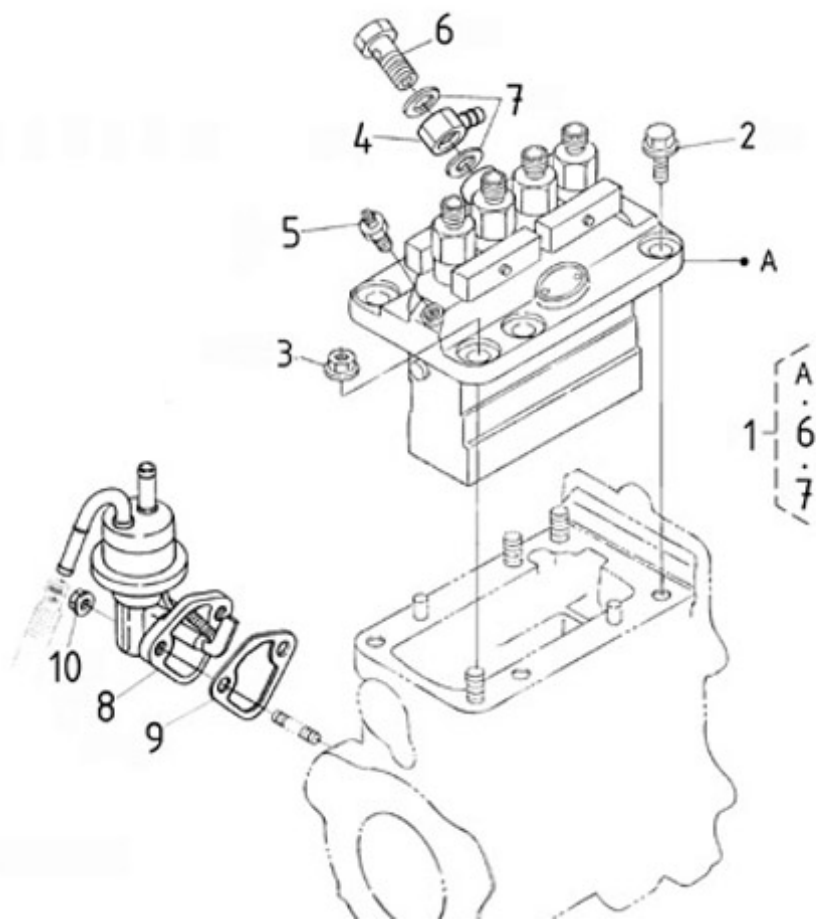

N4.115 STANDARD ENGINE / INJECTION AND FEED PUMP

Part number	Item	Désignation article	Quantity
970313598	1	ASSY PUMP,INJECTION	1
970313599	2	BOLT,FLANGE	5
970310780	3	NUT,FLANGE	3
970310456	4	JOINT,EYE	1
970313600	5	SCREW,AIR BREEDER	1
970313601	6	SCREW,HOLLOW	1
970307379	7	WASHER,NIPPLE	2
970310965	8	PUMP,FUEL FEED	1
970142512	9	GASKET,FUEL PUMP 2. 40	1
970313602	10	NUT,FLANGE	2