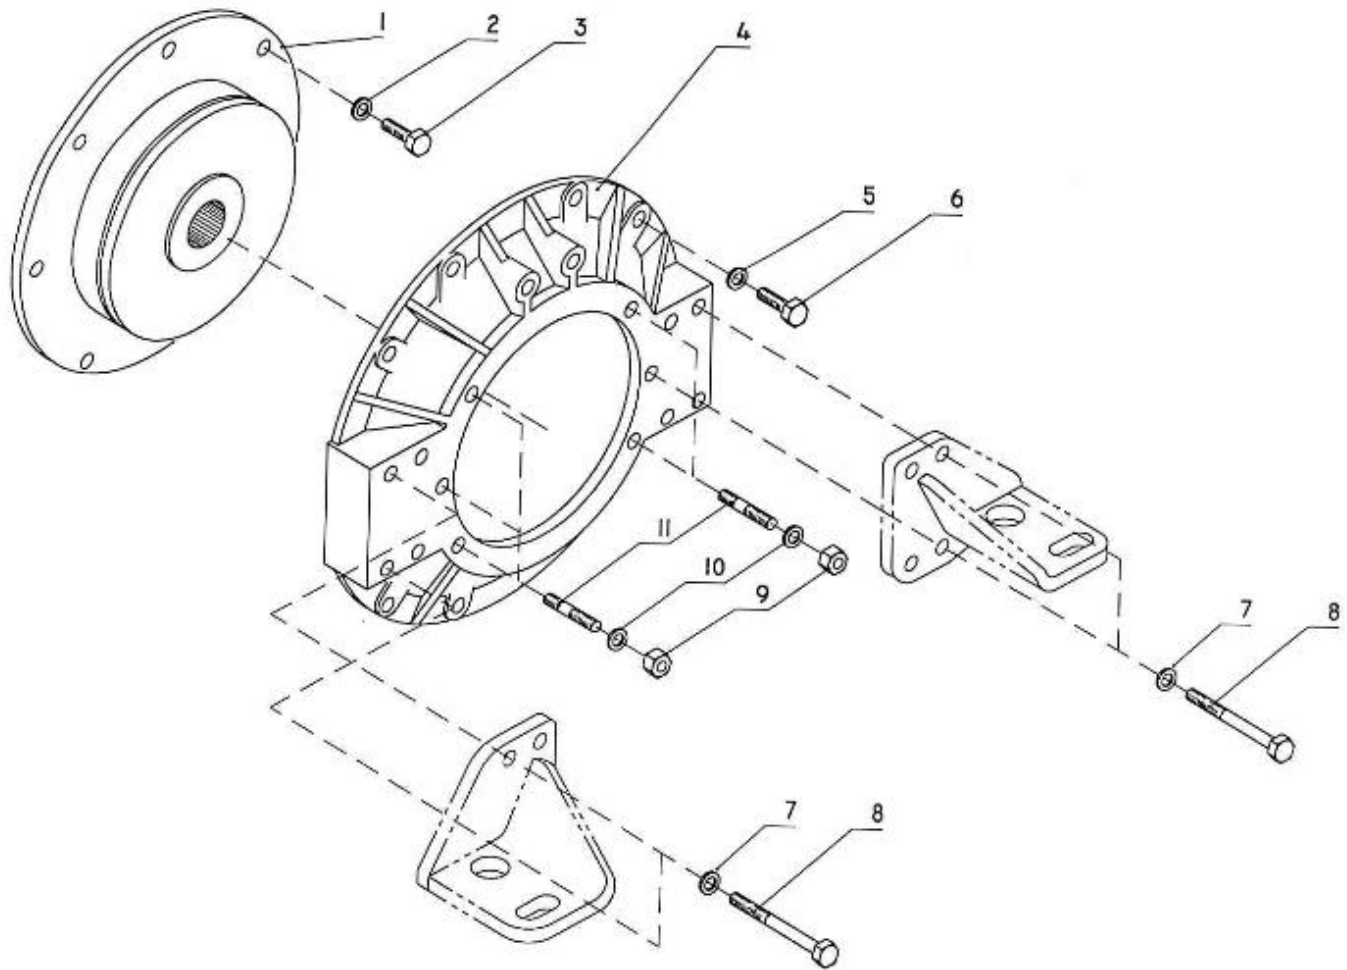

N4.115 STANDARD ENGINE / GEAR BOX FLANGE

Part number	Item	Désignation article	Quantity
970311163	1	COUPLING	1
970119137	2	WASHER,CORRUGATED D10	8
970300044	3	BOLT,HEX M10X1,25X 25	8
95200226	4	HOUSING	1
970119137	5	WASHER,CORRUGATED D10	8
970499051	6	BOLT,HEX M10X1,25X 30	8
970119136	7	WASHER,SPRING D10	4
39160462	8	BOLT	4
970119143	9	NUT, M10	6
970119137	10	WASHER,CORRUGATED D10	6
970649725	11	STUD	6