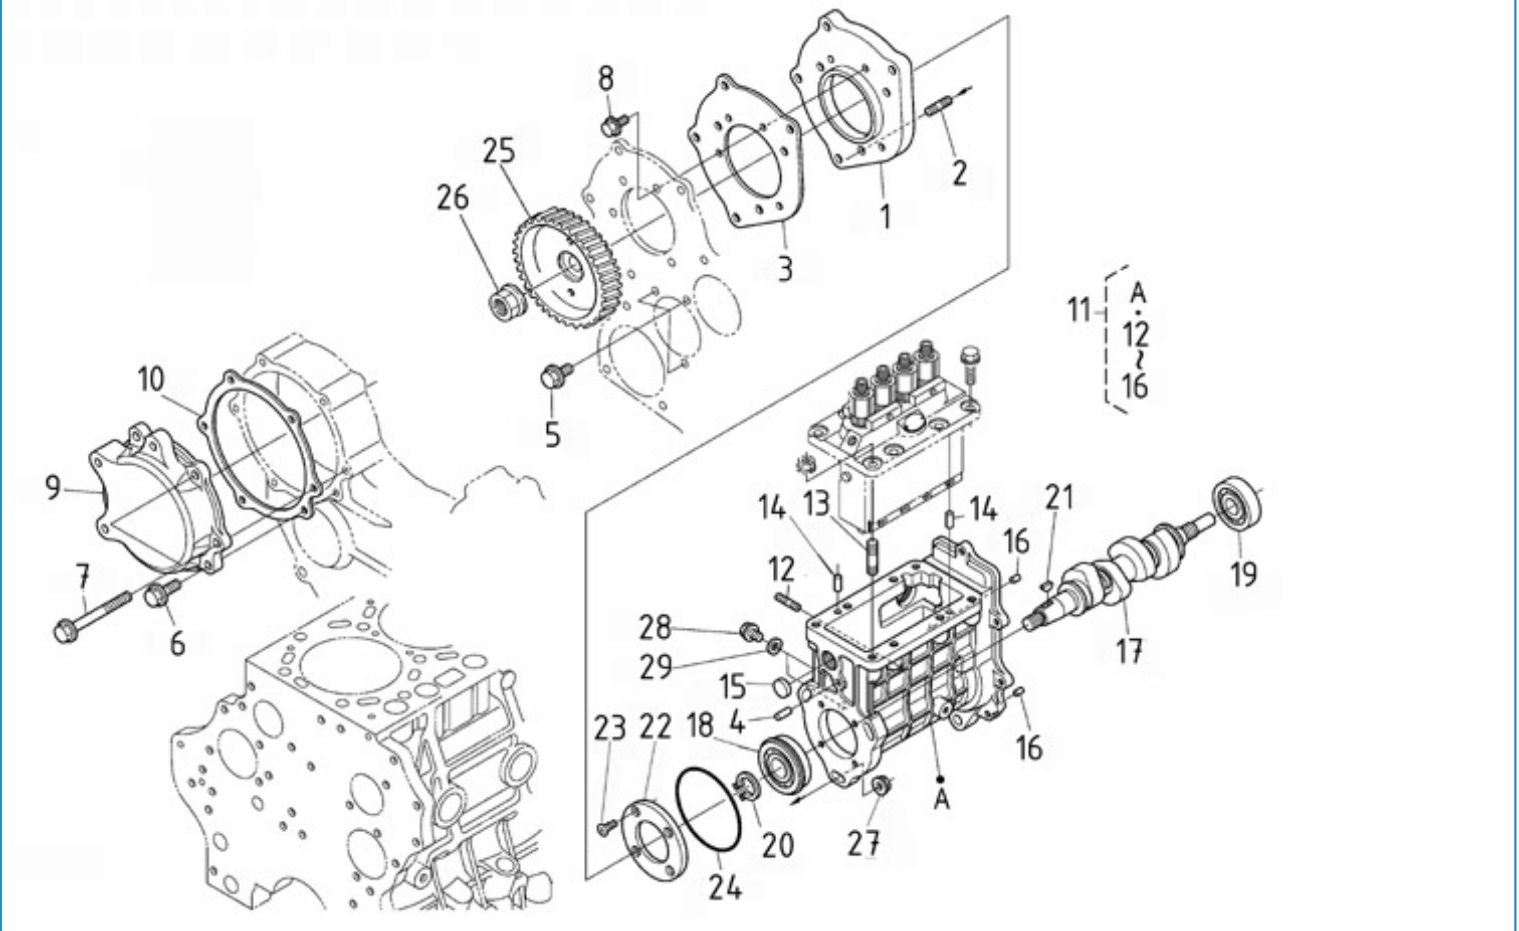

N4.115 STANDARD ENGINE / CAMSHAFT INJECTION PUMP

Part number	Item	Désignation article	Quantity
970313631	1	BASE,INJECTION PUMP	1
970313632	2	STUD	3
970310923	3	GASKET	1
970313633	4	PIN,STRAIGHT	1
970310773	5	BOLT	3
970313599	6	BOLT,FLANGE	1
970313549	7	BOLT,FLANGE	7
970310926	8	BOLT,FLANGE	3
970310927	9	COVER INJECTION PUMP	1
970310928	10	GASKET	1
970313635	11	ASSY HOUSING,I/P	1
970313398	12	STUD	2
970313636	13	STUD	3
970490122	14	PIN,CYLINDRICAL	2
970310934	15	PLUG	1
970313638	16	PIN,STRAIGHT	2
970313639	17	CAMSHAFT,FUEL	1
970313640	18	BEARING,BALL	1
970313641	19	BEARING,BALL	1
970492135	20	CIR-CLIP,EXTERNAL	1
970313643	21	KEY,WOODRUFF	1
970313644	22	STOPPER,FUEL C/SHAFT	1
970313544	23	SCREW,CSK-HD	4
970310943	24	GASKET	1
970310944	25	GEAR,INJ.PUMP	1
970313645	26	NUT,UBS	1
970310780	27	NUT,FLANGE	3
970310773	28	BOLT	2
970491131	29	WASHER,SEAL	2