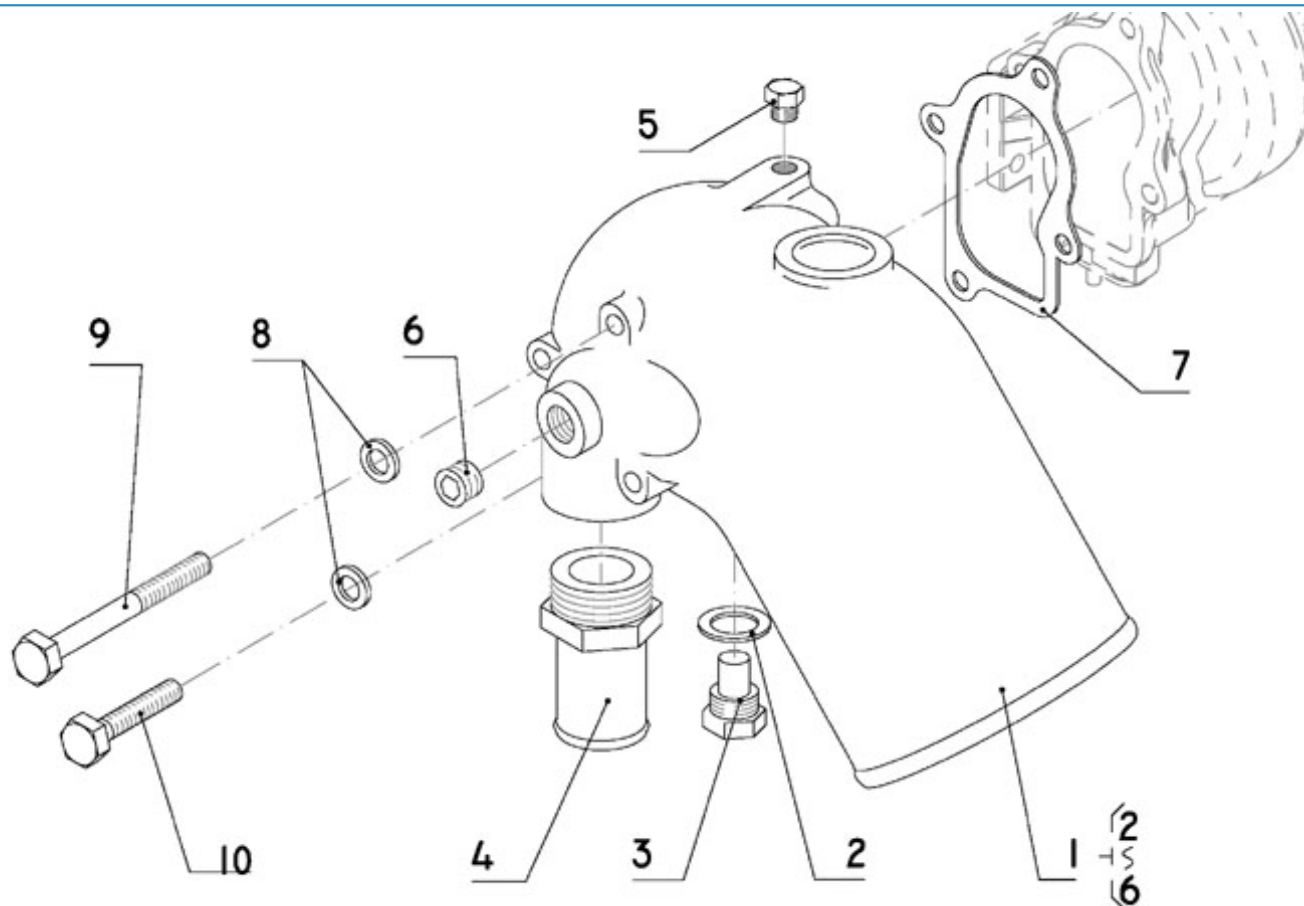

N4.115 STANDARD ENGINE / EXHAUST MIXER

Part number	Item	Désignation article	Quantity
KP500U00	1	MIXER	1
970300199	2	GASKET,RING D16	1
970494635	3	ANODE,ZINC CPL M16X1,5	1
970892303	4	SOCKET,HOSE	1
970307265	5	PLUG,HEX 1/8	1
970310264	6	PLUG	1
970314995	7	GASKET	1
970119139	8	WASHER,CORRUGATED D8	4
39160455	9	BOLT	3
970647316	10	BOLT,HEX M 8X 35	1