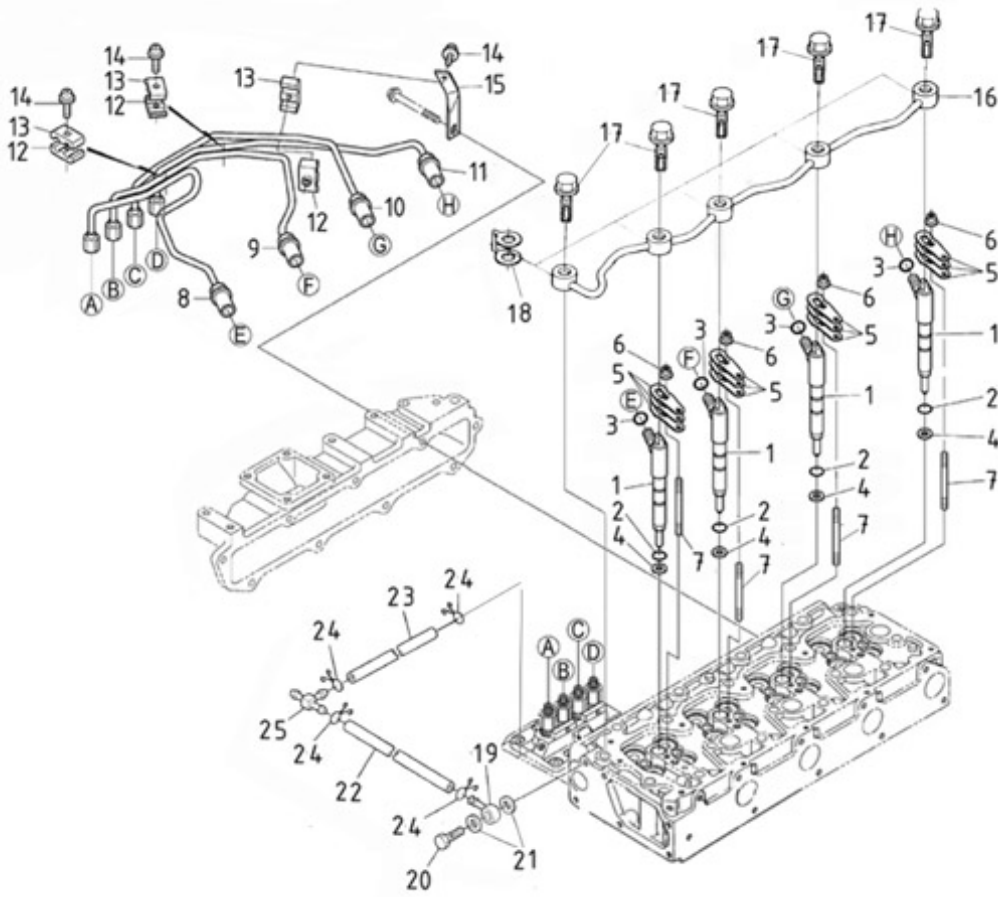

N4.115 STANDARD ENGINE / INJECTION NOZZLE

Part number	Item	Désignation article	Quantity
970313261	1	INJECTOR	4
970313263	2	O RING	4
970313616	3	O RING	4
970313262	4	GASKET	4
970313617	5	CLAMP,INJ.NOZZLE	12
970310780	6	NUT,FLANGE	4
970313618	7	STUD	4
970313619	8	PIPE,INJECTION	1
970313620	9	PIPE,INJECTION	1
970313621	10	PIPE,INJECTION	1
970313622	11	PIPE,INJECTION	1
970142114	12	CLAMP,FUEL LINES 1+2	3
970142115	13	CLAMP,FUEL-LINES 1+2	3
970492118	14	SCREW,M 5X 20 ROUND HEAD	3
970313624	15	STAY,INJECTION PIPE	1
970313625	16	ASSY PIPE,OVER FLOW	1
970313626	17	BOLT,EYE JOINT	5
970313627	18	GASKET	5
970313324	19	UNION	1
970310504	20	BOLT,EYE JOINT	1
970491131	21	WASHER,SEAL	2
970313628	22	TUBE,FUEL	1
970313629	23	TUBE,FUEL	1
970492305	24	CLAMP,HOSE	4
970313630	25	JOINT,T-PIPE	1