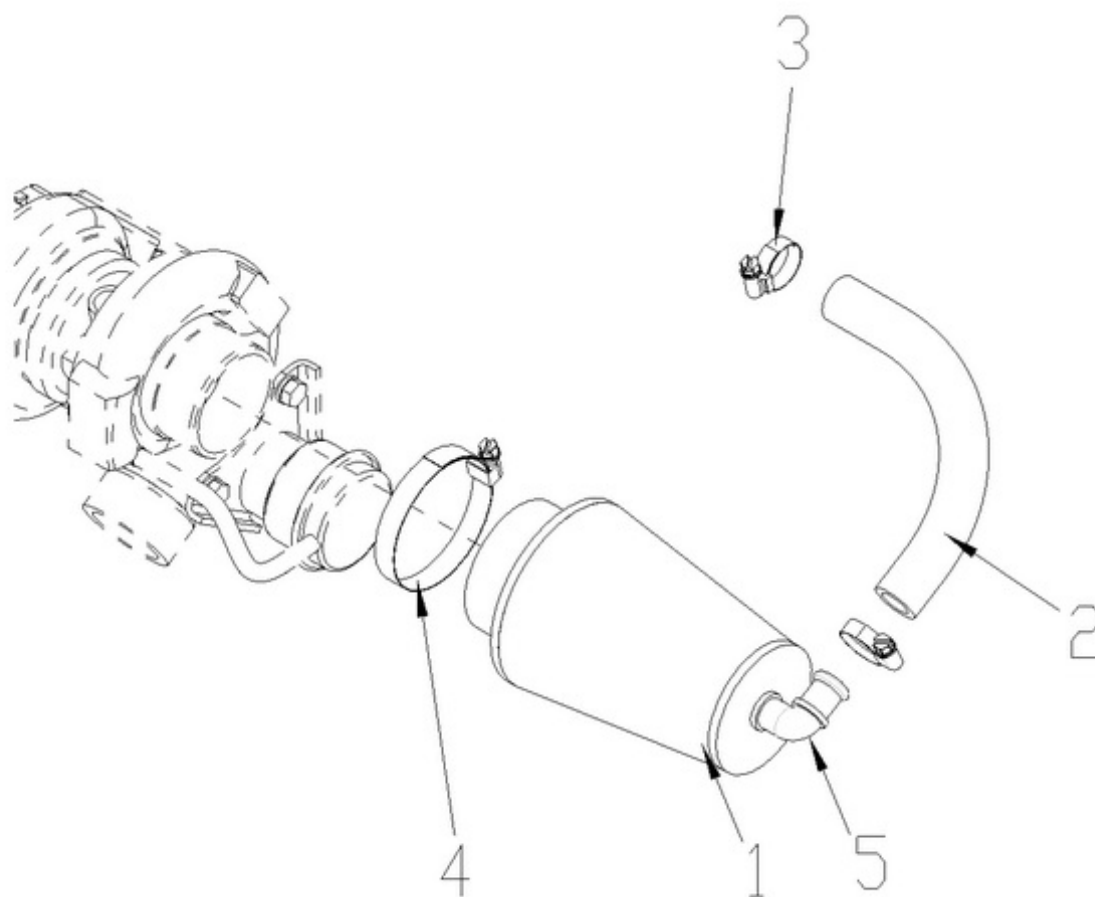

N4.115 STANDARD ENGINE / AIR FILTER

Part number	Item	Désignation article	Quantity
48101039A	1	FILTRE A AIR N4.115	1
48328071	2	HOSE	1
970434506	3	CLAMP,HOSE 13-20	2
970300071	4	CLAMP,HOSE 50-65	1
48509001	5	COUDE 90	1