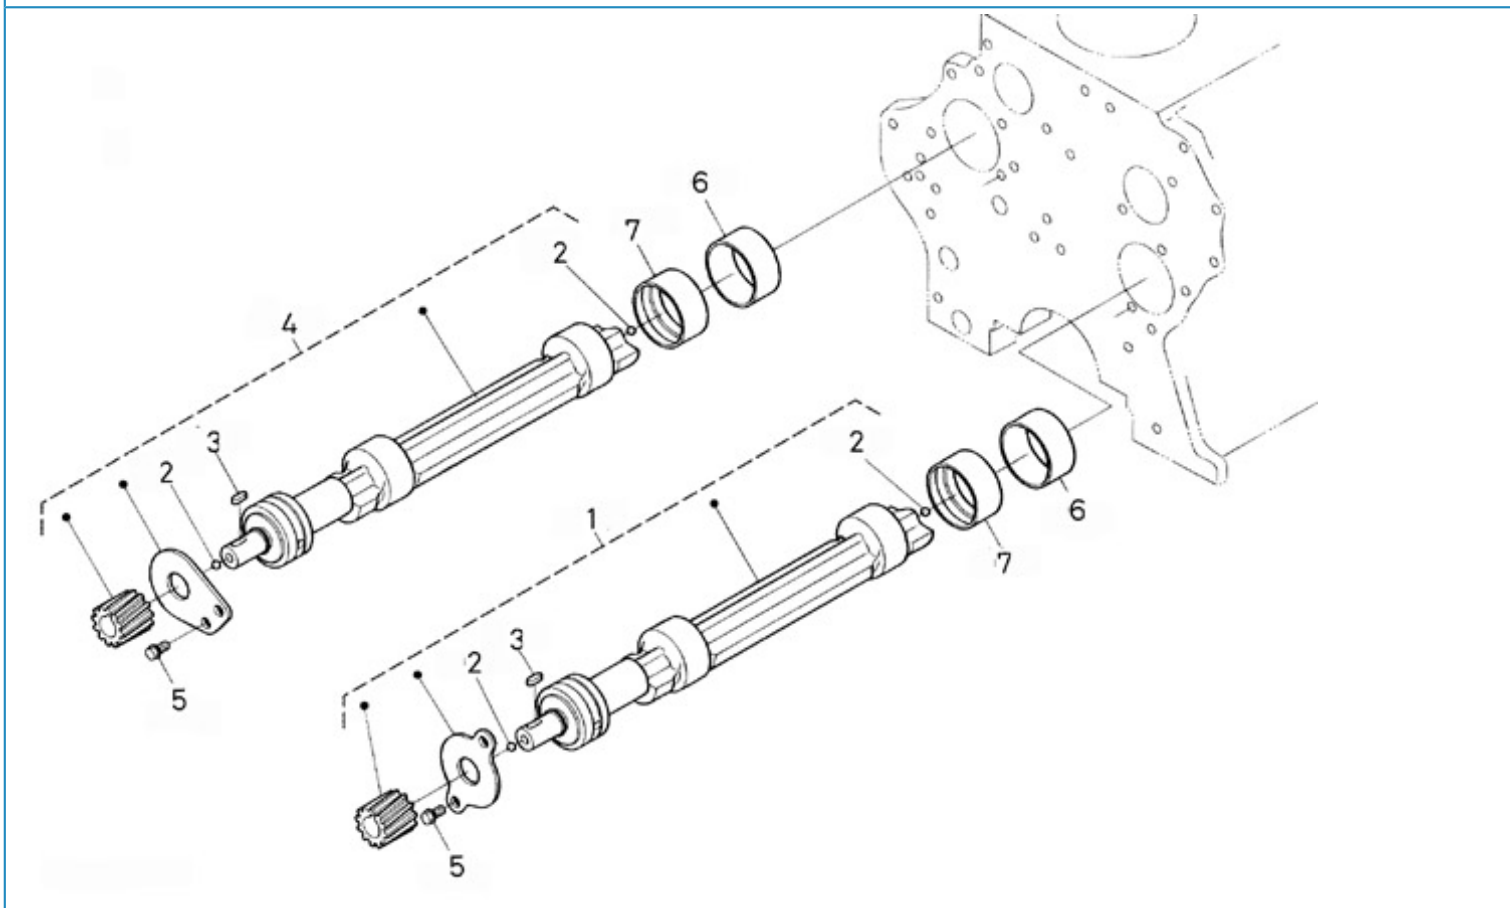

N4.115 STANDARD ENGINE / CAMSHAFT- BALANCING SHAFT

Part number	Item	Désignation article	Quantity
970313593	1	ASSY SHAFT,BALANCER	1
970302897	2	BEARING,BALL	4
970313595	3	KEY,FEATHER	2
970313596	4	ASSY SHAFT,BALANCER	1
970310773	5	BOLT	4
970311117	6	METAL	2
970311119	7	METAL	2