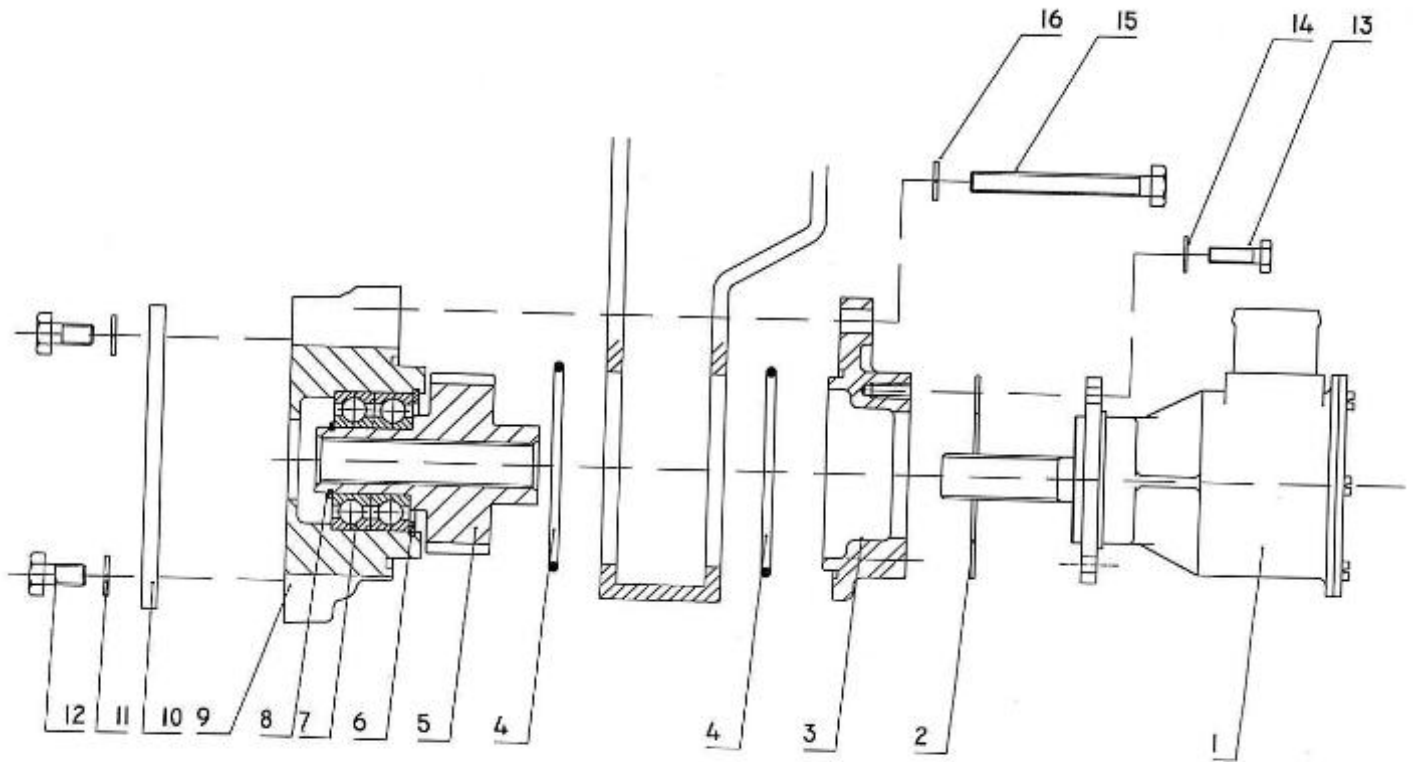

N4.115 STANDARD ENGINE / SEA WATER PUMP

Part number	Item	Désignation article	Quantity
970316373	1	PUMP,WATER	1
970302683	2	GASKET,WATER PUMP	1
95710028	3	FLANGE	1
970311107	4	O-RING	2
970311108	5	GEAR, PTO PUMP	1
970311109	6	CIR-CLIP,INTERNAL	1
970311110	7	BEARING	2
970312517	8	CIR CLIP , EXTERNAL	1
970311112	9	PTO COVER	1
970119139	11	WASHER,CORRUGATED D8	4
970119141	12	BOLT,HEX M8X 20	4
970644006	13	BOLT,HEX M 6X 20	4
970609602	14	WASHER,CORRUGATED D 6	4
39160312	15	BOLT	3
970119139	16	WASHER,CORRUGATED D8	3