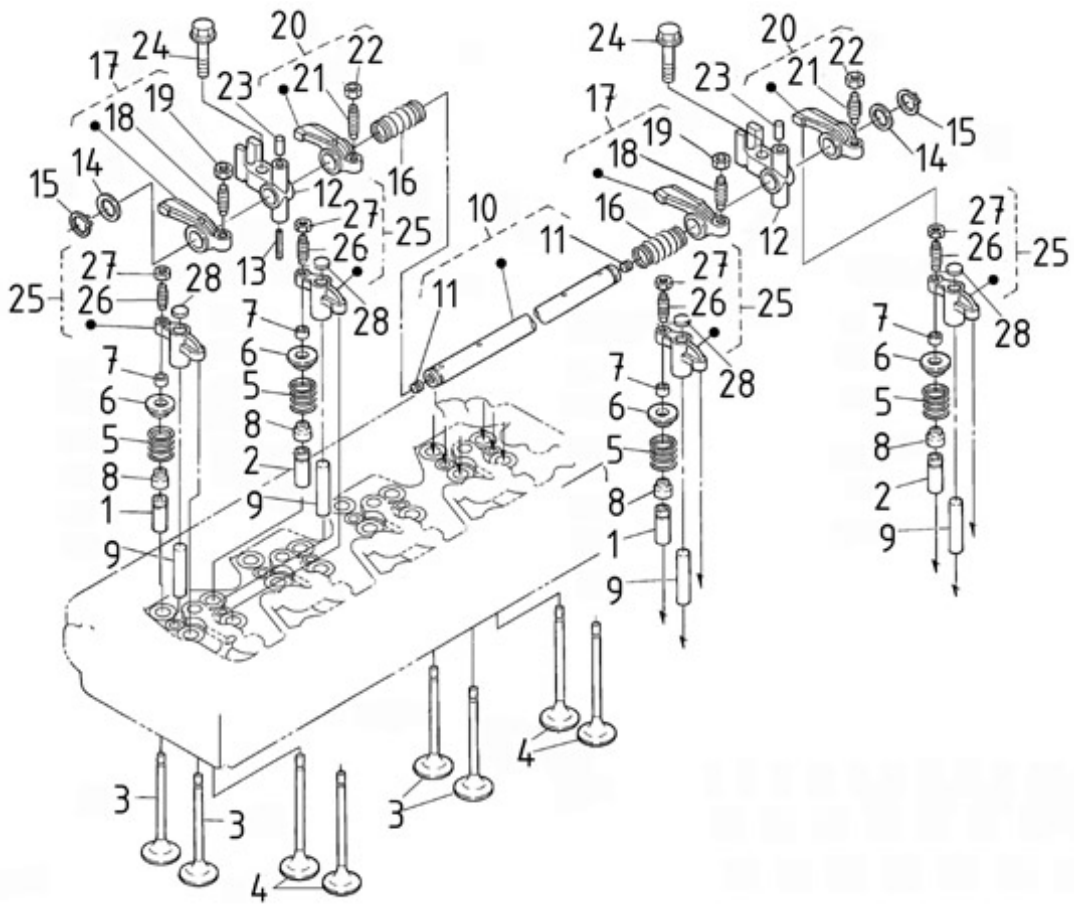

N4.115 STANDARD ENGINE / VALVES AND SPRINGS

Part number	Item	Désignation article	Quantity
970302720	1	GUIDE,VALVE INTAKE 4.150	8
970302721	2	GUIDE,VALVE EXHAUST 4.150	8
970313707	3	VALVE,INLET	8
970313708	4	VALVE,EXHAUST	8
970311007	5	SPRING VALVE	16
970491004	6	RETAINER,VALVE SPRING	16
970491005	7	COLLET,VALVE SPRING	16
970311008	8	INLET VALVE SEAL	16
970313709	9	SHAFT,VALVE	8
970313710	10	ASSY SHAFT,R-ARM	1
970313711	11	SCREW,SET	2
970313712	12	BRACKET,ROCKER ARM	4
970310494	13	PIN,SPRING	1
970311014	14	WASHER	2
970313714	15	CIR CLIP,EXTERNAL	2
970313715	16	SPRING	3
970313716	17	ASSY ROCKER ARM,IN.	4
970302019	18	SCREW,ADJUSTING	4
970302021	19	NUT	4
970313717	20	ASSY ROCKER ARM,EXH.	4
970302019	21	SCREW,ADJUSTING	4
970302021	22	NUT	4
970313718	23	PIN,STRAIGHT	4
970313719	24	BOLT,FLANGE	4
970311022	25	ASSY ARM	8
970311023	26	SCREW	8
970302795	27	NUT	8
970311024	28	PAD	8