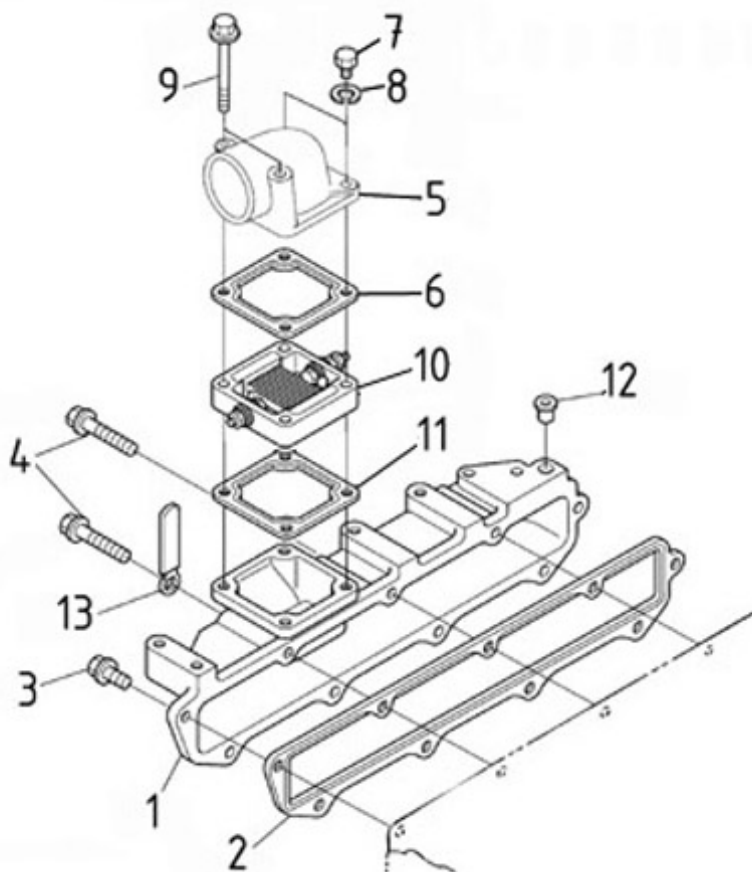

N4.115 STANDARD ENGINE / INTAKE MANIFOLD

Part number	Item	Désignation article	Quantity
970313720	1	MANIFOLD,INLET	1
970313722	2	GASKET,IN-MANIFOLD	1
970313545	3	BOLT,FLANGE	6
970313723	4	BOLT,FLANGE	3
970313724	5	FLANGE,AIR CLEANER	1
970313725	6	GASKET,A/C FLANGE	2
970313726	7	BOLT	1
970490904	8	WASHER,SPRING D 8	2
970313728	9	BOLT,FLANGE	2
970313729	10	HEATER,INTAKE AIR	1
970313725	11	GASKET,A/C FLANGE	1
970313730	12	PLUG	1
970310781	13	CLAMP,CORD	1