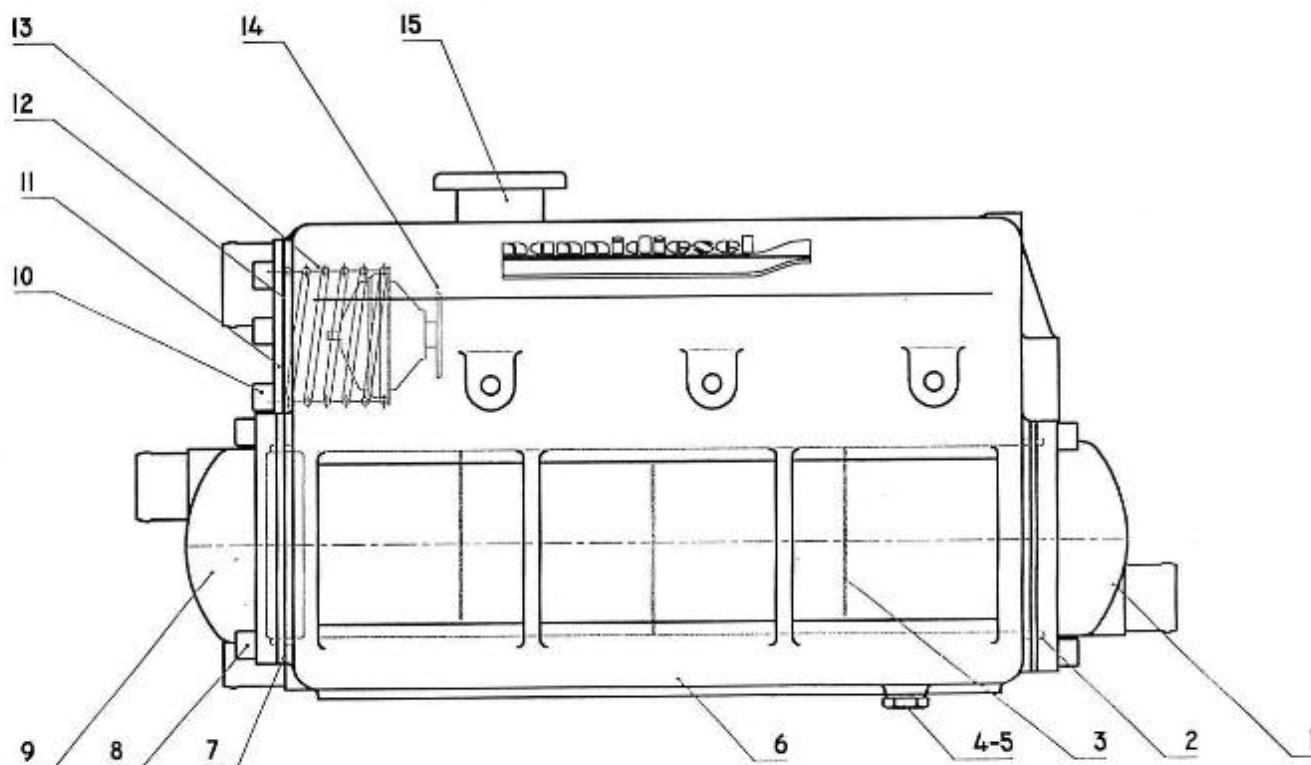

N4.115 STANDARD ENGINE / HEAT EXCHANGER - DETAILS

Part number	Item	Désignation article	Quantity
970311041	1	COVER	1
970311042	2	O-RING	4
970311043	3	TUBE STACK	1
970300306	4	GASKET,RING D14	1
970875506	5	PLUG	1
970311044	6	HEAT EXCHANGER BODY	1
970311050	7	SPACER	1
970310755	8	BOLT	6
970311049	9	COVER	1
970498003	10	BOLT,SOCK M 8X 25	3
970311048	11	SPRING	1
970311047	12	GASKET	1
970311045	13	SPRING	1
970311046	14	THERMOSTAT	1
970604614	15	CAP,FILLING 0, 7 DOUBLE SEAL	1