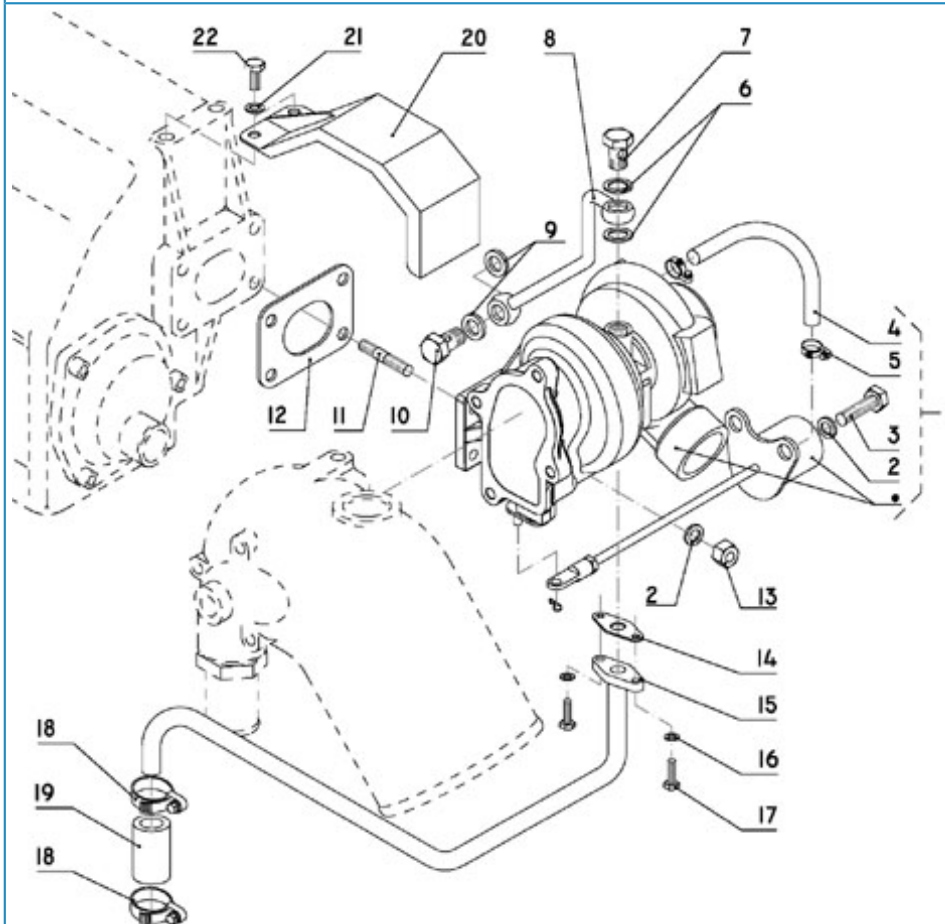

N4.115 STANDARD ENGINE / TURBOCHARGER

Part number	Item	Désignation article	Quantity
970314758	1	TURBO CHARGER N4.115	1
970119138	2	WASHER,SPRING D 8	4
970315945	3	ASSY HOSE, WASTE GATE N4.115	1
970315946	4	CLAMP	2
970300430	6	GASKET,RING D10	2
970310505	7	BOLT,EYE JOINT	1
51306101	8	PIPE	1
970300288	9	GASKET,M8	2
970310504	10	BOLT,EYE JOINT	1
970300080	11	STUD,M 8X 25	4
970310725	12	GASKET	1
970027322	13	NUT,M 8	4
970310508	14	GASKET NA	1
51306100	15	PIPE	1
970119149	16	WASHER, SPRING D 6	2
970644006	17	BOLT,HEX M 6X 20	2
970301604	18	CLAMP,HOSE 15-24	2
970310509	19	PIPE,OIL	1
95310412	20	TURBO COVER	1
970119139	21	WASHER,CORRUGATED D8	2
970119141	22	BOLT,HEX M8X 20	2