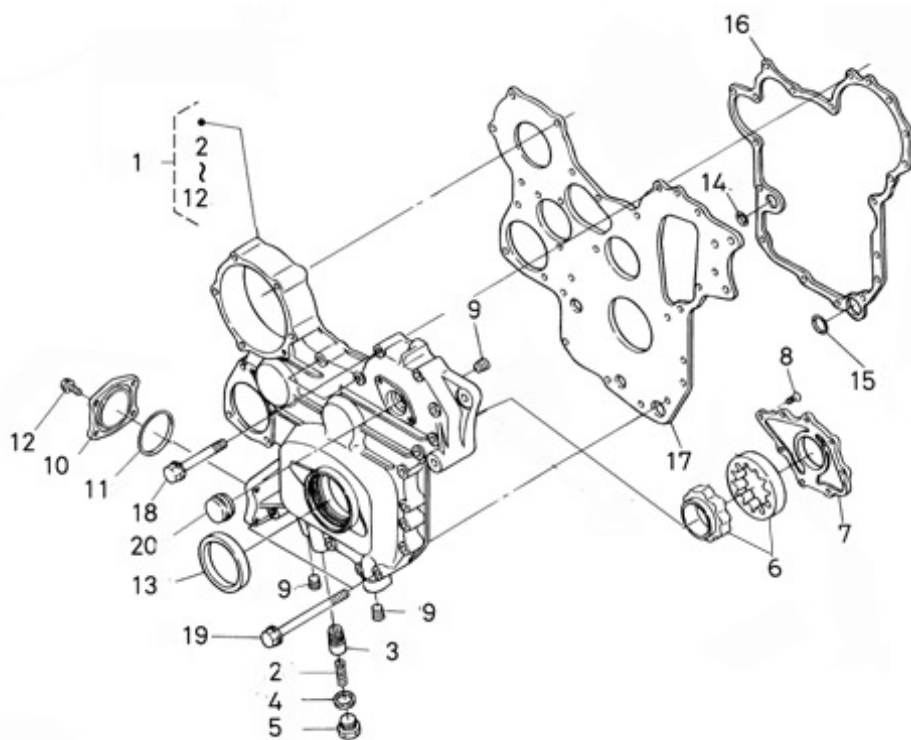

N4.115 STANDARD ENGINE / CYLINDER HEAD COVER

Part number	Item	Désignation article	Quantity
970313551	1	CLAMP,CORD	1
970313552	2	BOLT,FLANGE	1
970302935	3	WASHER,PLAIN D10	1
970313554	4	ASSY COVER,CYL.HEAD	1
970310806	5	UNION	1
970313555	6	GASKET,HEAD COVER	1
970313556	7	O RING,BREATHER	1
970312972	8	COVER,BREATHER	1
970310810	9	SCREW	4
970313558	10	CAP,SEALING	3
970313559	11	ASSY PLUG,O/FILLER	1
970313464	12	PLUG	1
970313560	13	O RING	1
970313561	14	SEAL,INJECTION PIPE	4
970310812	15	BOLT	10

N4.115 STANDARD ENGINE / OIL DIPSTICK

Part number	Item	Désignation article	Quantity
970310824	1	GUIDE,OIL GAUGE	2
970310825	2	DIPSTICK	1
970314755	3	PLUG	1

N4.115 STANDARD ENGINE / TIMING GEAR CASE

Part number	Item	Désignation article	Quantity
970313542	1	ASSY CASE,GEAR	1
970310787	2	SPRING	1
970310788	3	ASSY VALVE RELIEF	1
970310374	4	GASKET,COPPER	1
970310789	5	PLUG	1
970310790	6	ASSY ROTOR,OIL PUMP	1
970310791	7	COVER,OIL PUMP	1
970313544	8	SCREW,CSK-HD	8
970310793	9	PLUG	3
970310929	10	COVER,OIL FILTER	1
970310930	11	O,RING	1
970313545	12	BOLT,FLANGE	4
970310794	13	SEAL	1
970313546	14	O RING	1
970310795	15	O RING	1
970310796	16	SEAL	1
970310797	17	PLATE,GEAR CASE	1
970313548	18	BOLT,FLANGE	13
970313549	19	BOLT,FLANGE	7
970302743	20	COVER,H/METER UNIT	1

N4.115 STANDARD ENGINE / CAMSHAFT

Part number	Item	Désignation article	Quantity
970307317	1	TAPPET	8
970310830	2	PUSH ROD	8
970310831	3	CAMSHAFT CPL	1
970313570	4	BALL	1
970310833	5	GEAR,CAM	1
970492126	6	KEY,FEATHER	1
970310834	7	STOPPER	1
970310773	8	BOLT	2
970310836	9	SHAFT	2
970313572	10	PIN,GEAR IDLE	2
970310837	11	COLLAR	2
970310838	12	COLLAR	2
970313548	13	BOLT,FLANGE	6
970310839	14	COMP.GEAR,IDLE	1
970313573	15	BUSH,IDLE GEAR	1
970310840	16	COMP.GEAR,IDLE	1
970313573	17	BUSH,IDLE GEAR	1