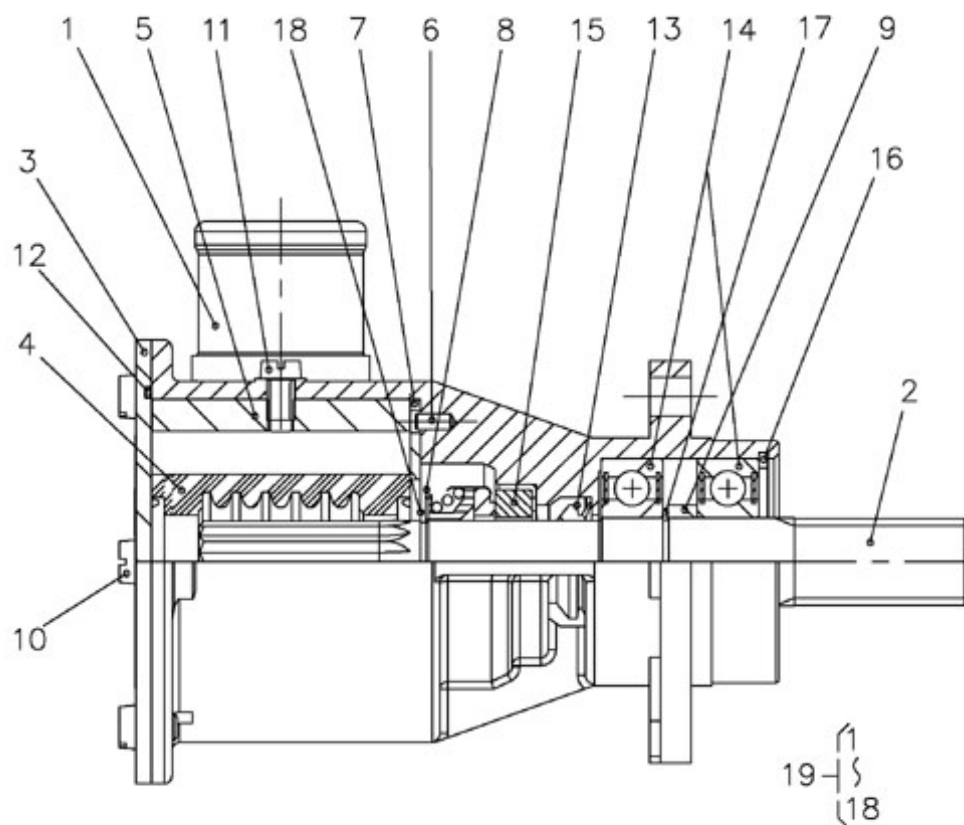

N4.115 STANDARD ENGINE / SEA WATER PUMP - DETAILS

POMPE/PUMP REF : 970312790

Part number	Item	Désignation article	Quantity
970315143	2	Shaft F7B-9	1
970313122	3	COVER	1
970544310	4	IMPELLER,WATER PUMP F 7B-803	1
970313139	5	CAM,WATER PUMP	1
970303675	6	PIN,WATER PUMP F5B-9000	1
970313125	7	SPACER	1
970313128	8	WASHER,WATER PUMP	1
970313134	9	SPACER	1
970312429	10	SCREW	6
970304048	11	SCREW,CAM WATER PUMP	1
970313123	12	GASKET	1
970313130	13	LIP SEAL	1
970312426	14	BALL BEARING	2
970313129	15	GASKET	1
970614627	16	RING,RETAINING	1
970304049	17	CIR-CLIP	1
970313127	18	CIRCLIPS	1
970316373	19	PUMP,WATER	1