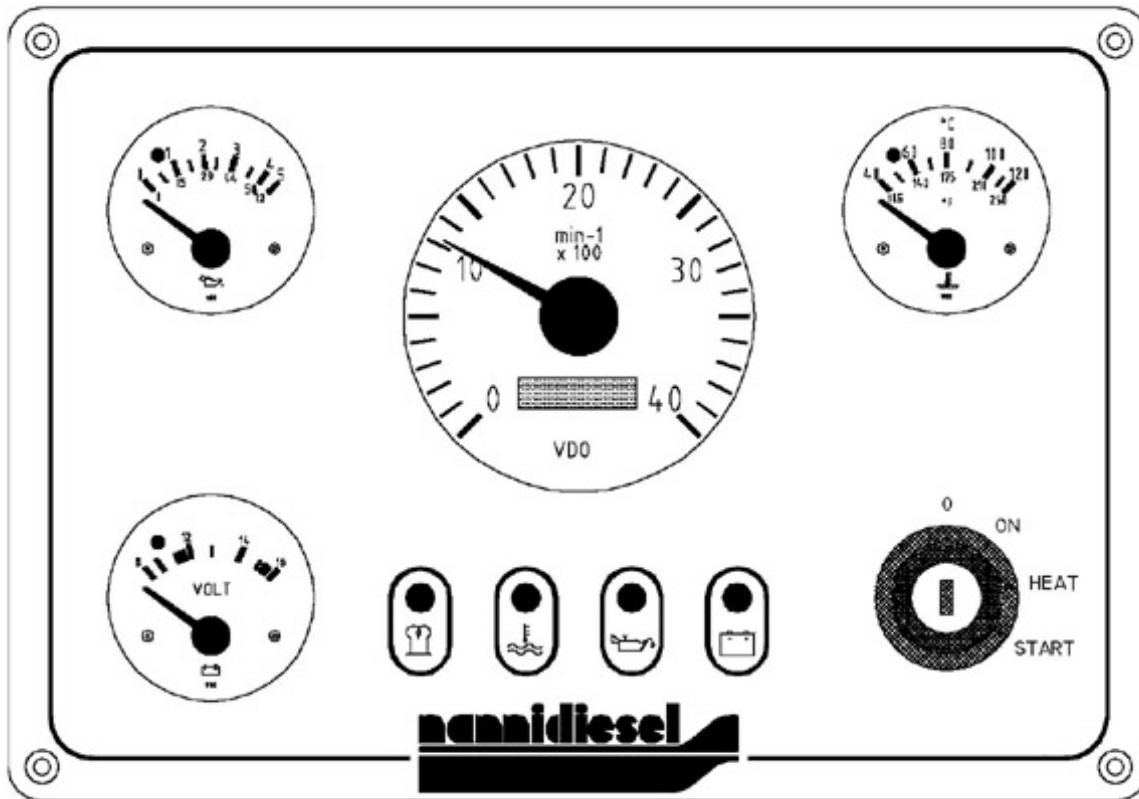

N4.115 STANDARD ENGINE / INSTRUMENT PANELS

Part number	Item	Désignation article	Quantity
674382	1	PANEL	1