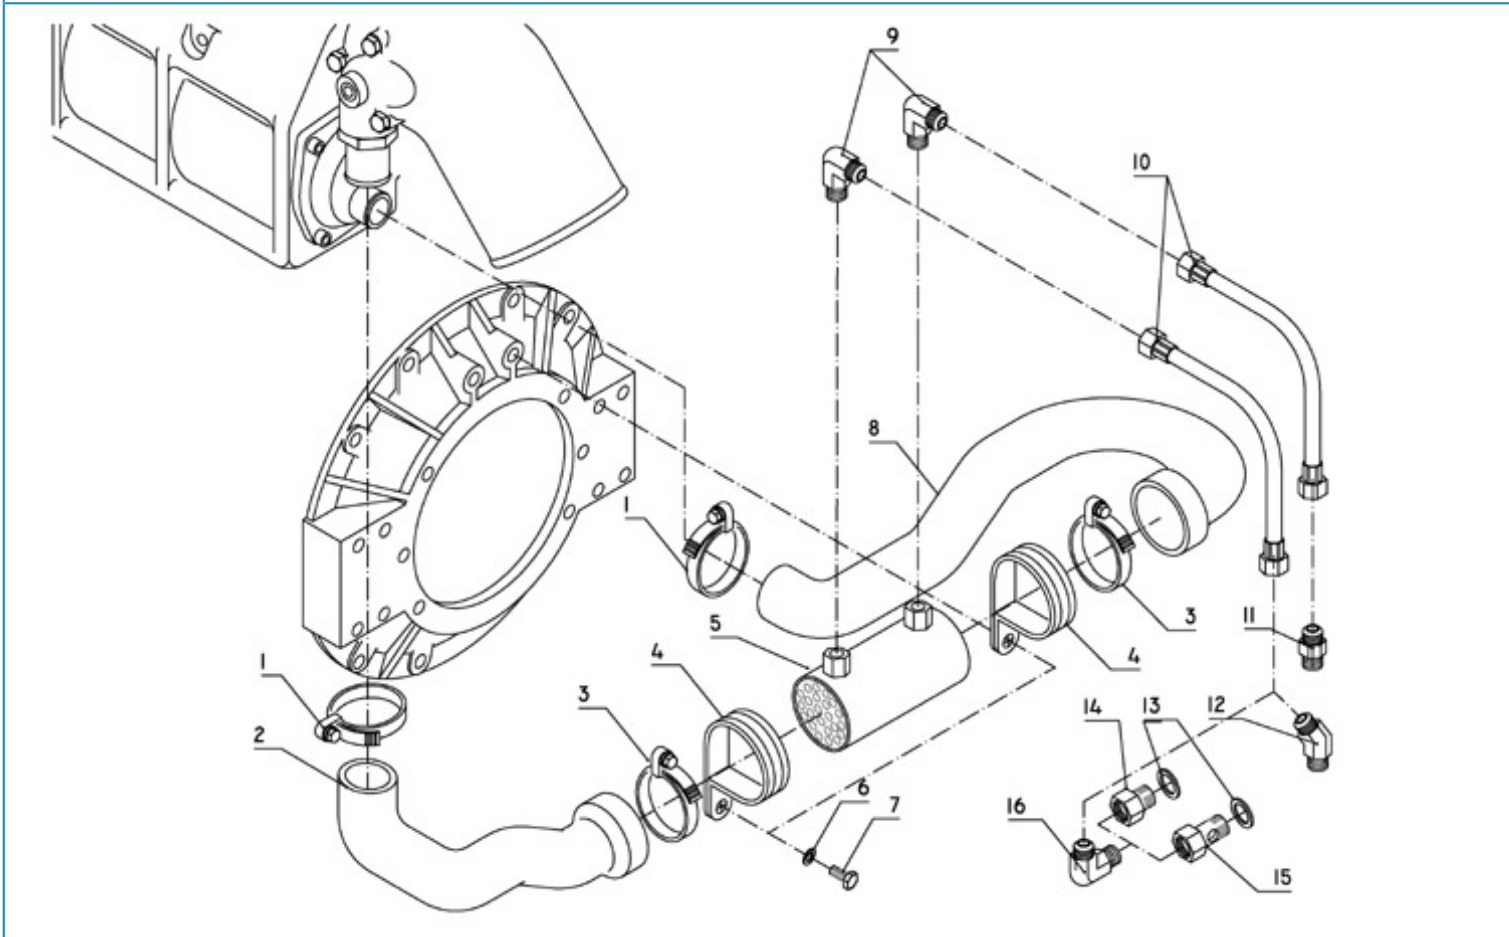

N4.115 STANDARD ENGINE / GEAR BOX OIL COOLER

Part number	Item	Désignation article	Quantity
970300922	1	CLAMP,HOSE 26-38	2
48328078	2	HOSE	1
970634621	3	CLAMP,HOSE	2
48100189	4	CLAMP	2
970310247	5	OIL COOLER	1
970119135	6	WASHER,PLAIN D10	2
970635508	7	BOLT,HEX M10X 25	2
48328077	8	HOSE	1
48300035	9	ELBOW 92	2
48300080	10	HOSE	2
48300084	11	ELBOW	1
48300031	12	ELBOW 45	1
970300289	13	GASKET,RING D17	2
43360089	14	Spacer, M-F 3/8G	1
95312222	15	BOLT	1
48300035	16	ELBOW 92	1