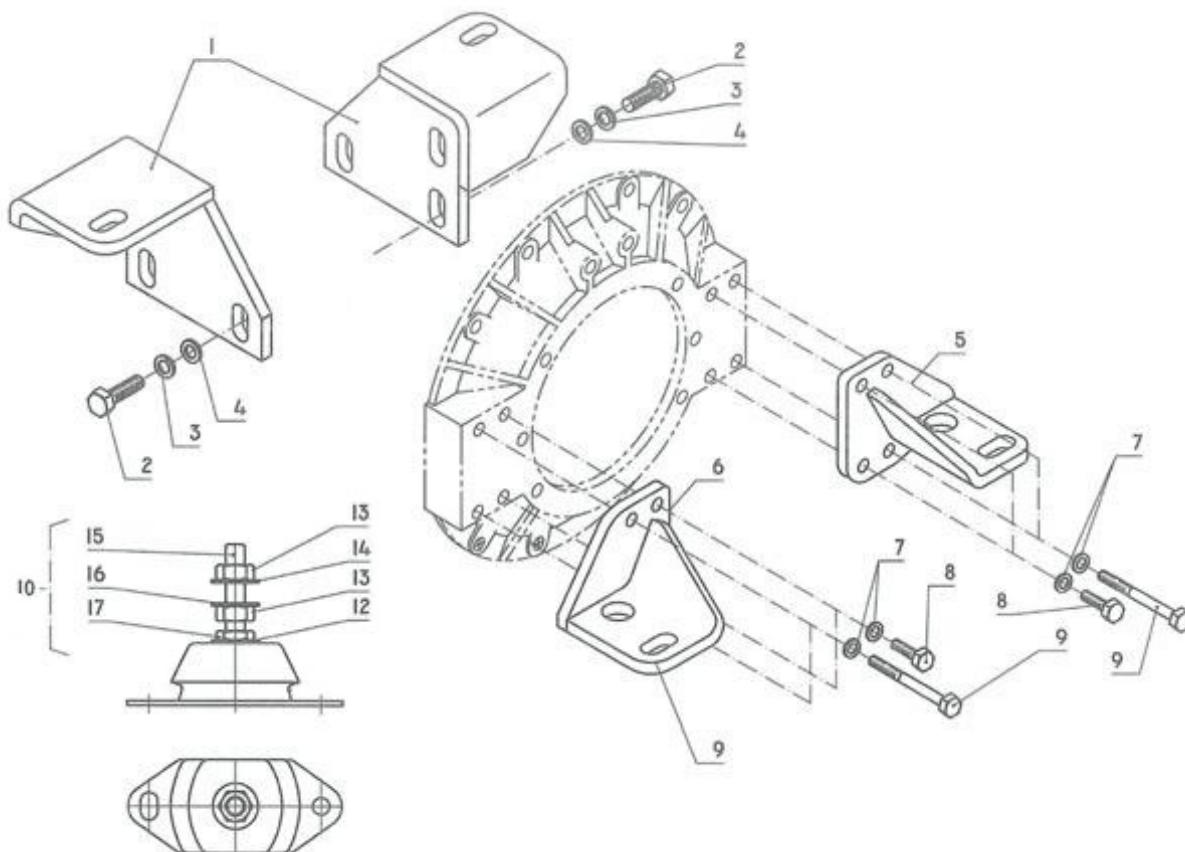

N4.115 STANDARD ENGINE / SUPPORT AND MOUNTING

Part number	Item	Désignation article	Quantity
95310404	1	ENGINE MOUNT	2
970301736	2	BOLT,HEX M12X1,25X 30	12
970409154	3	WASHER,SPRING D12	12
970409153	4	WASHER,PLAIN D12	12
95310406	5	ENGINE MOUNT	1
95310405	6	ENGINE MOUNT	1
970119136	7	WASHER,SPRING D10	8
970649721	8	BOLT,HEX M10X 30	4
39160462	9	BOLT	4
48190025	10	RUBBER MOUNT MEDIUM 55SH M16	4
970301736	11	BOLT,HEX M12X1,25X 30	1
970639203	12	NUT,M16 LOW	1
970896520	13	NUT	2
970649109	14	WASHER,SPRING D16	1
970609116	15	STUD,M16X100	1
970639203	16	NUT,M16 LOW	1
970639203	17	NUT,M16 LOW	1
48190025	18	RUBBER MOUNT MEDIUM 55SH M16	1