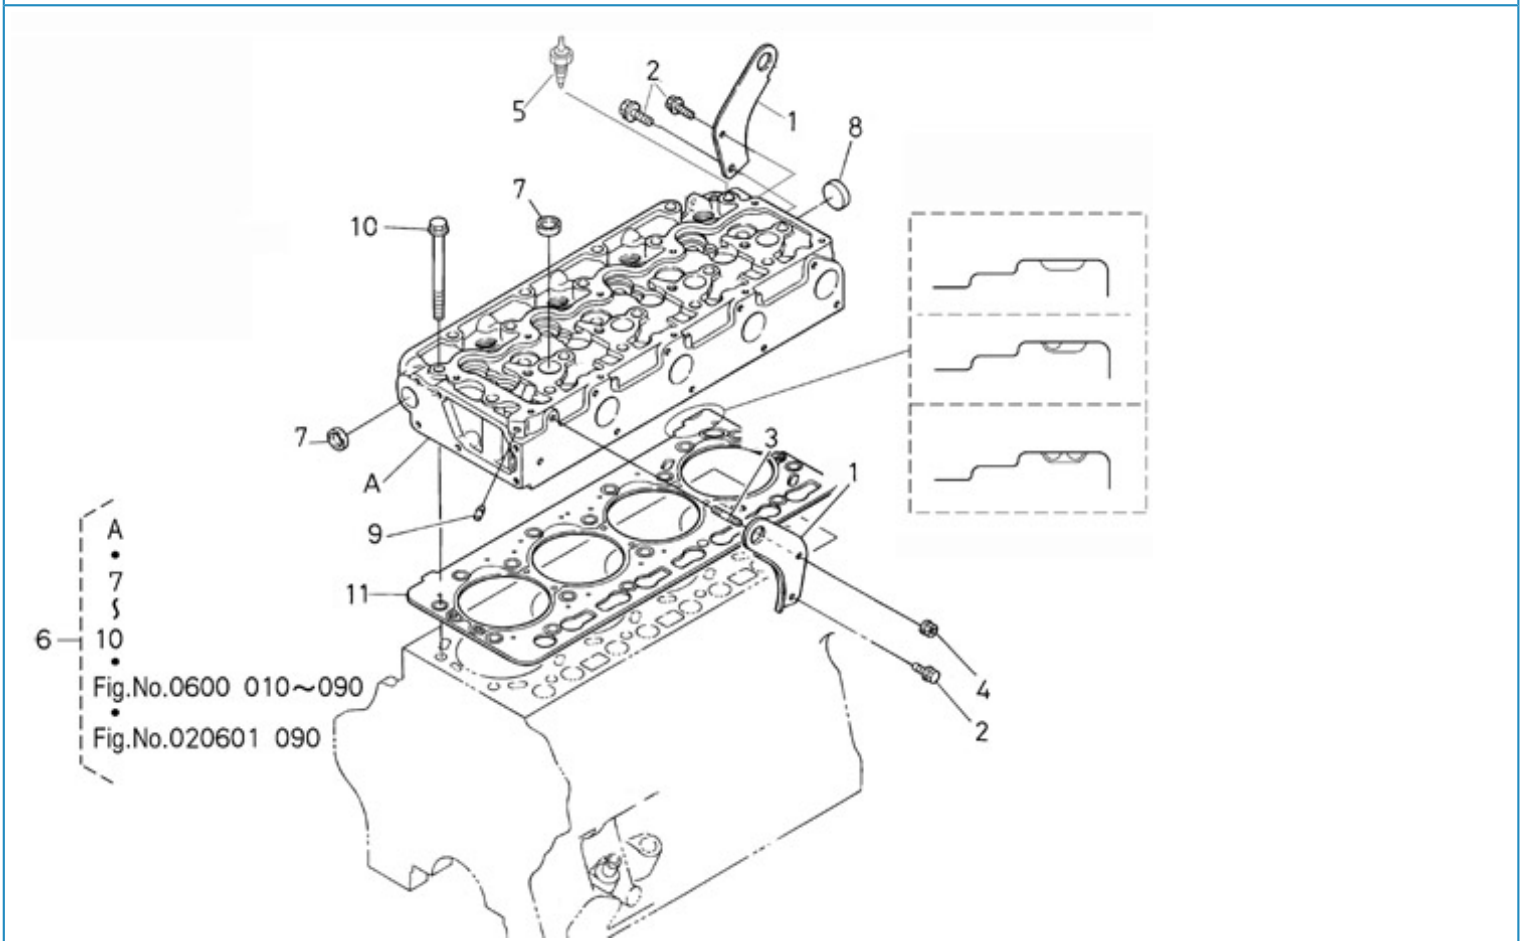

N4.115 STANDARD ENGINE / OIL DIPSTICK

Part number	Item	Désignation article	Quantity
970310824	1	GUIDE,OIL GAUGE	2
970310825	2	DIPSTICK	1
970314755	3	PLUG	1

N4.115 STANDARD ENGINE / TIMING GEAR CASE

Part number	Item	Désignation article	Quantity
970313542	1	ASSY CASE,GEAR	1
970310787	2	SPRING	1
970310788	3	ASSY VALVE RELIEF	1
970310374	4	GASKET,COPPER	1
970310789	5	PLUG	1
970310790	6	ASSY ROTOR,OIL PUMP	1
970310791	7	COVER,OIL PUMP	1
970313544	8	SCREW,CSK-HD	8
970310793	9	PLUG	3
970310929	10	COVER,OIL FILTER	1
970310930	11	O,RING	1
970313545	12	BOLT,FLANGE	4
970310794	13	SEAL	1
970313546	14	O RING	1
970310795	15	O RING	1
970310796	16	SEAL	1
970310797	17	PLATE,GEAR CASE	1
970313548	18	BOLT,FLANGE	13
970313549	19	BOLT,FLANGE	7
970302743	20	COVER,H/METER UNIT	1

N4.115 STANDARD ENGINE / CYLINDER HEAD

Part number	Item	Désignation article	Quantity
970310778	1	HANGER, ENGINE	2
970310773	2	BOLT	3
970312986	3	STUD	1
970310780	4	NUT,FLANGE	1
970304054	5	TEMPERATURE SWITCH 1/8 1P 97	1
970313538	6	ASSY CYLINDER HEAD	1
970301937	7	CAP,FREEZE	5
970301938	8	CAP,FREEZE	1
970490108	9	PLUG,SOCK	1
970310784	10	BOLT,CYLINDER HEAD	18
970313539	11	GASKET,CYLINDER HEAD	1
970313541	11	GASKET,CYLINDER HEAD	1
970313540	11	GASKET,CYLINDER HEAD	1