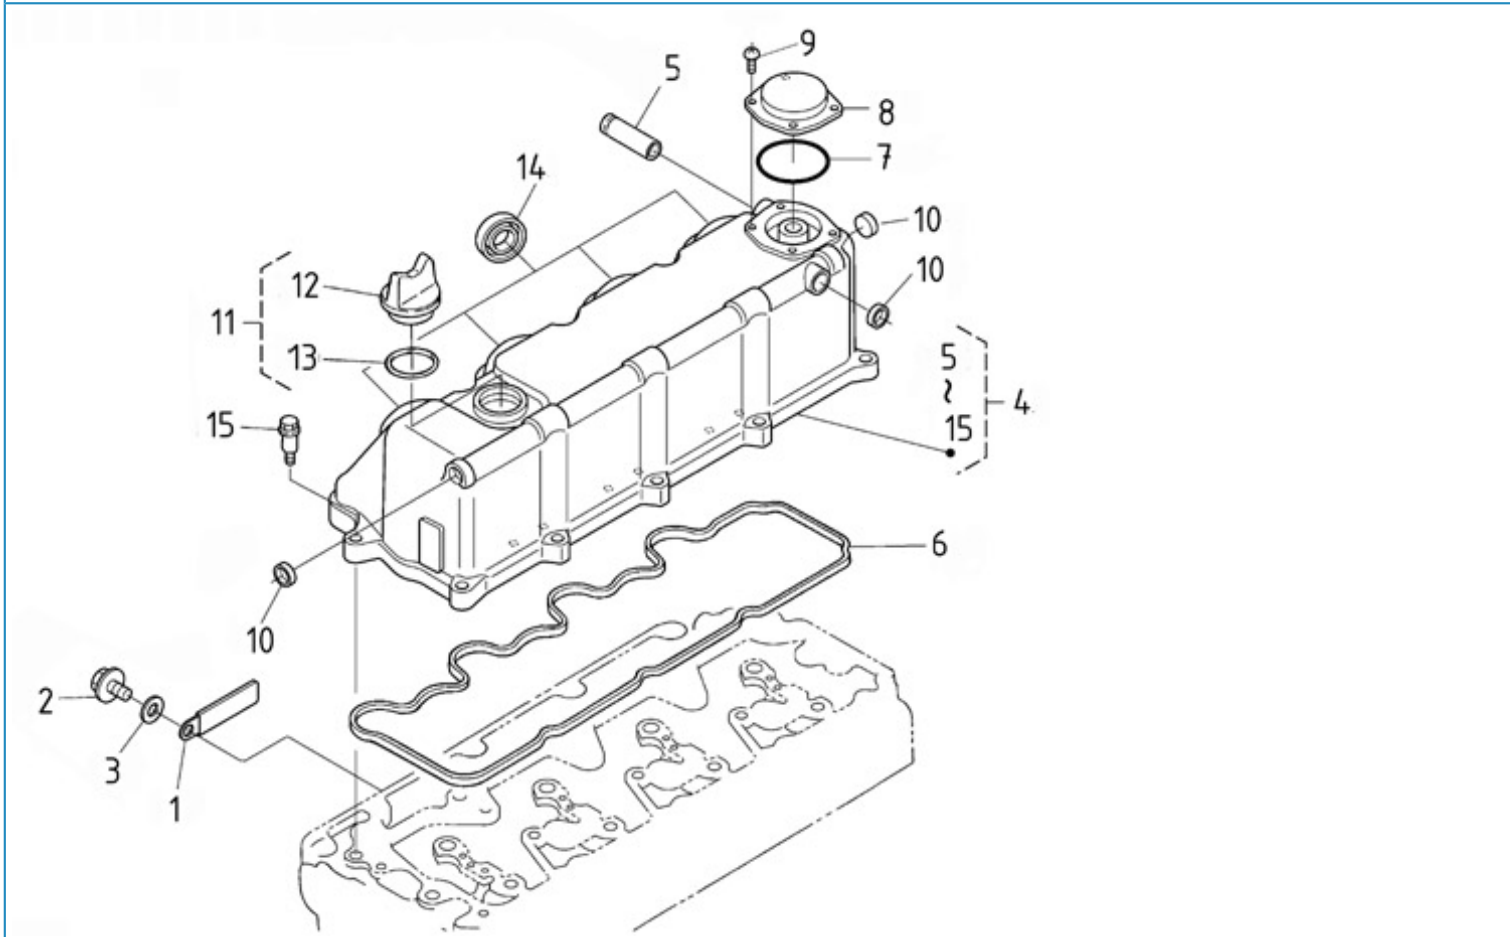

N4.115 STANDARD ENGINE / CYLINDER HEAD COVER

Part number	Item	Désignation article	Quantity
970313551	1	CLAMP,CORD	1
970313552	2	BOLT,FLANGE	1
970302935	3	WASHER,PLAIN D10	1
970313554	4	ASSY COVER,CYL.HEAD	1
970310806	5	UNION	1
970313555	6	GASKET,HEAD COVER	1
970313556	7	O RING,BREATHER	1
970312972	8	COVER,BREATHER	1
970310810	9	SCREW	4
970313558	10	CAP,SEALING	3
970313559	11	ASSY PLUG,O/FILLER	1
970313464	12	PLUG	1
970313560	13	O RING	1
970313561	14	SEAL,INJECTION PIPE	4
970310812	15	BOLT	10