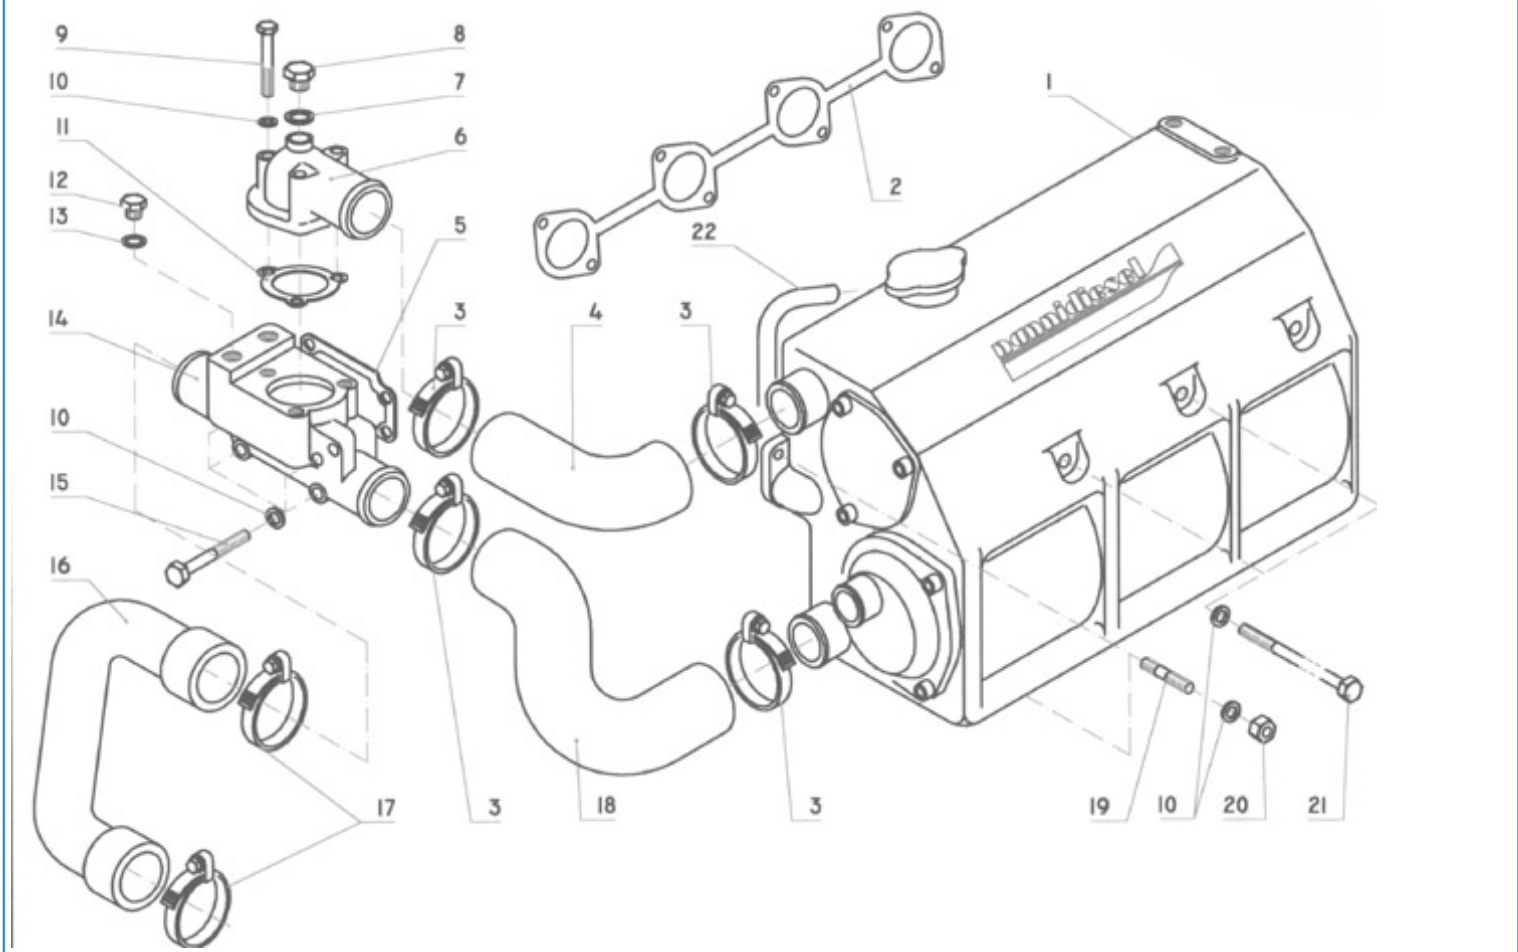

N4.115 STANDARD ENGINE / HEAT EXCHANGER

Part number	Item	Désignation article	Quantity
48300364	1	HEATEXCHANGER	1
970310727	2	GASKET	1
970604533	3	CLAMP,HOSE 32-44	4
48328073	4	HOSE	1
970310724	5	GASKET	1
970300289	7	GASKET,RING D17	1
970639853	8	""PLUG,HEX 3/8""G""	1
970644113	9	BOLT,HEX M 8X 50	3
970119139	10	WASHER,CORRUGATED D8	15
970310726	11	GASKET	1
970875506	12	PLUG	3
970300306	13	GASKET,RING D14	3
95710027	14	HOUSING	1
39160324	15	BOLT	4
48328079	16	HOSE	1
970634621	17	CLAMP,HOSE	1
48328074	18	HOSE	1
970300080	19	STUD,M 8X 25	4
970027322	20	NUT,M 8	4
39160243	21	BOLT	3
970300077	22	HOSE,D 8 L= 450	1