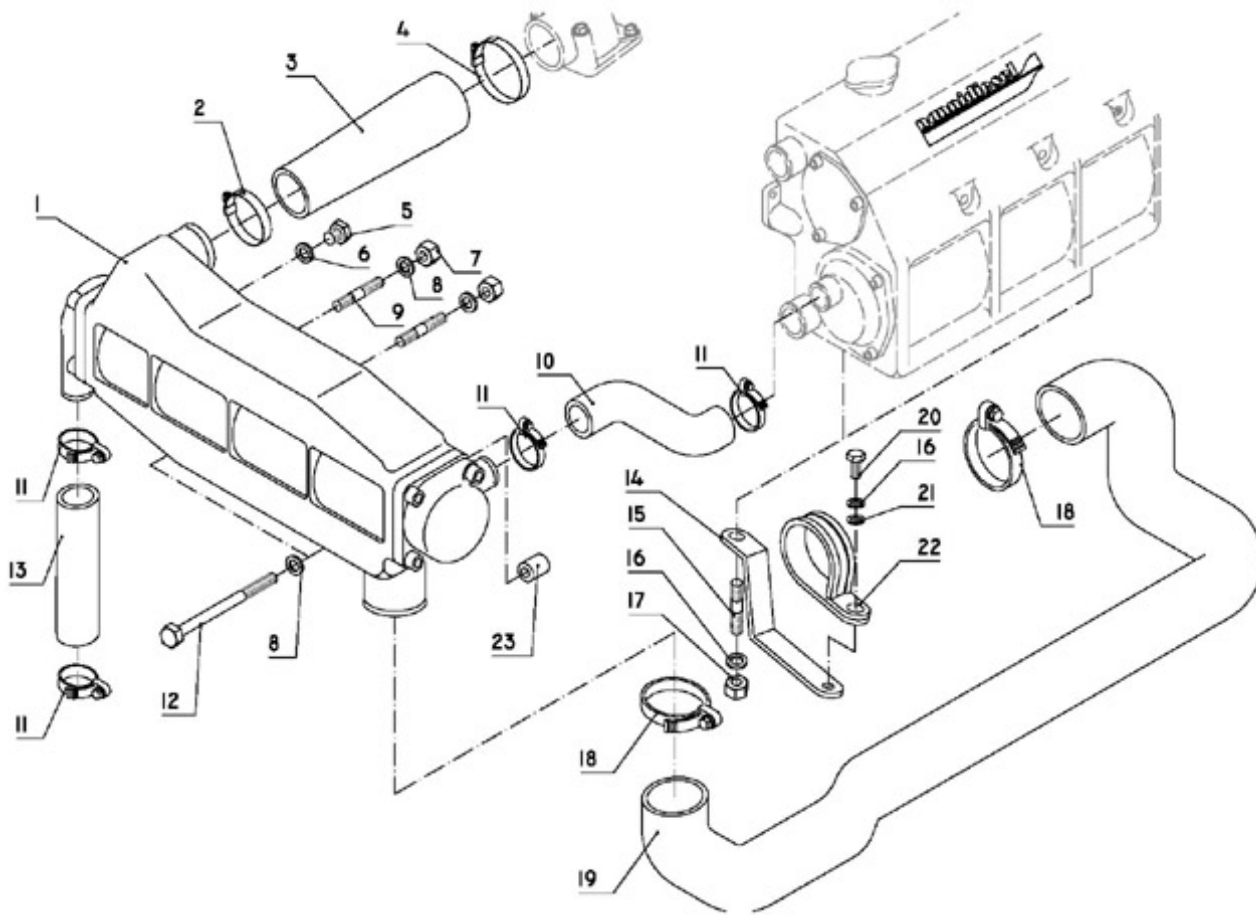

N4.115 STANDARD ENGINE / AIR COOLER

Part number	Item	Désignation article	Quantity
48300365	1	INTERCOOLER	1
970634621	2	CLAMP,HOSE	1
48328146	3	HOSE	1
970634620	4	CLAMP,HOSE 60-80	1
41169405	5	PLUG	1
970300430	6	GASKET,RING D10	1
970027322	7	NUT,M 8	2
970119139	8	WASHER,CORRUGATED D8	4
970300374	9	STUD,M 8X 30	2
48328076	10	HOSE	1
970300922	11	CLAMP,HOSE 26-38	4
970301703	12	BOLT,HEX M 8X160	2
32830001	13	PIPE	0
95310425	14	SUPPORT,PIPE CLAMP	2
970300080	15	STUD,M 8X 25	2
970119138	16	WASHER,SPRING D 8	2
970027322	17	NUT,M 8	2
970300071	18	CLAMP,HOSE 50-65	2
48328075	19	HOSE	1
970119141	20	BOLT,HEX M8X 20	2
970027323	21	WASHER,PLAIN D 8	2
48100794	22	CLAMP	2