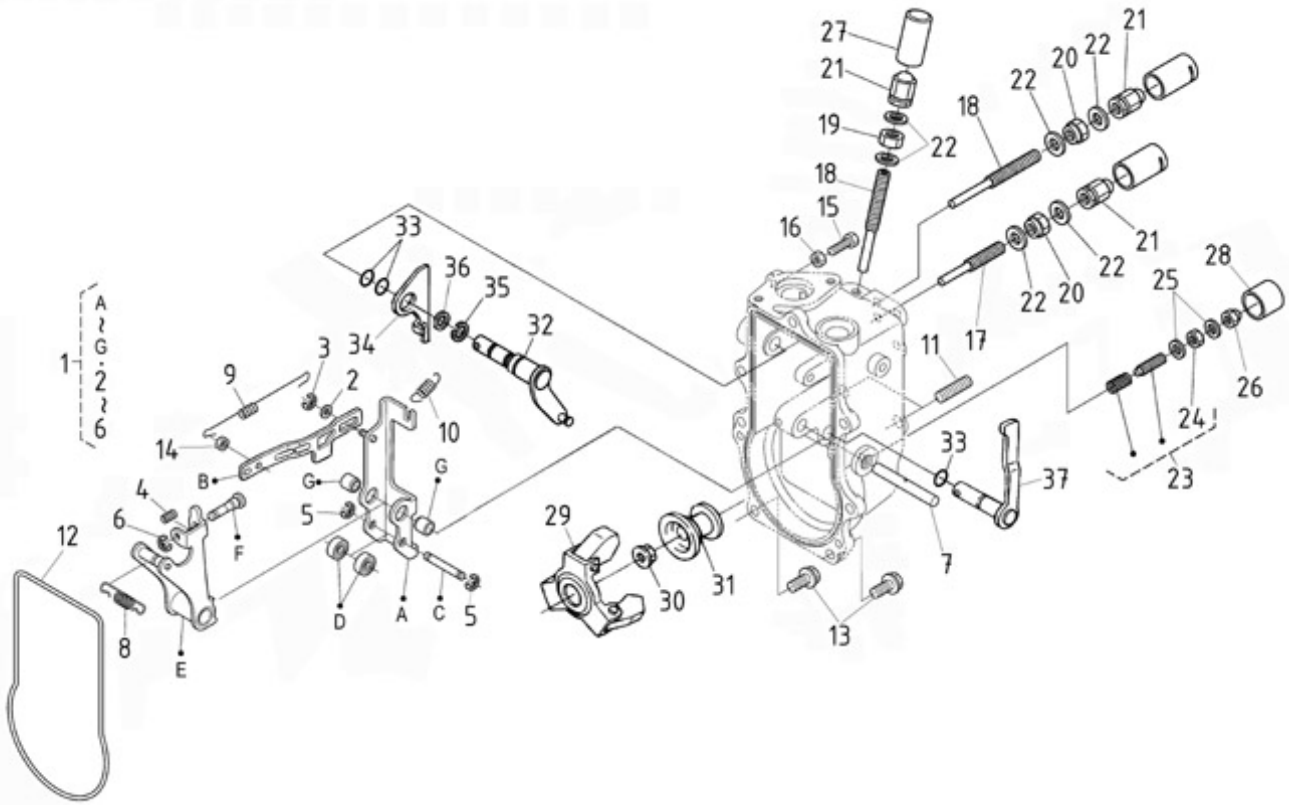

N4.115 STANDARD ENGINE / SPEED REGULATOR

Part number	Item	Désignation article	Quantity
970313646	1	ASSY LEVER,FORK	1
970313647	2	WASHER,PLAIN	1
970313648	3	CIR CLIP,EXTERNAL	1
970313649	4	SPRING	1
970313650	5	CIR CLIP,EXTERNAL	2
970313651	6	CIR CLIP,EXTERNAL	1
970313652	7	SHAFT,FORK LEVER	1
970313653	8	SPRING,GOVERNOR	1
970313654	9	SPRING,START	1
970310954	10	SPRING	1
970313655	11	STUD	2
970310956	12	GASKET	1
970313656	13	BOLT,FLANGE	7
970313657	14	NUT,LOCK	1
970141301	15	BOLT, STOPPER ADJ.	1
970151133	16	NUT,M 6	1
970313659	17	BOLT,ADJUSTING	1
970310960	18	BOLT	2
970310359	19	NUT	1
970310962	20	NUT	2
970302839	21	NUT,CAP	3
970150403	22	RING,SEAL	6
970313660	23	ASSY BOLT,ADJUSTMENT	1
970491129	24	NUT	1
970491131	25	WASHER,SEAL	2
970141130	26	NUT, IDLE ASSEM.	1
970310464	27	CAP	1
970141132	28	CAP, BOLT COVER	1
970313661	29	ASSY WEIGHT,GOVERNOR	1
39460919	30	NUT, FLANGE	1
970313663	31	SLEEVE,GOVERNOR	1
970313664	32	ASSY LEVER(GOVERNOR)	1
970313665	33	O RING	3
970313666	34	LEVER,STOP	1
970313667	35	CIR CLIP,EXTERNAL	1
970302015	36	WASHER	1
970310903	37	ASSY LEVER	1