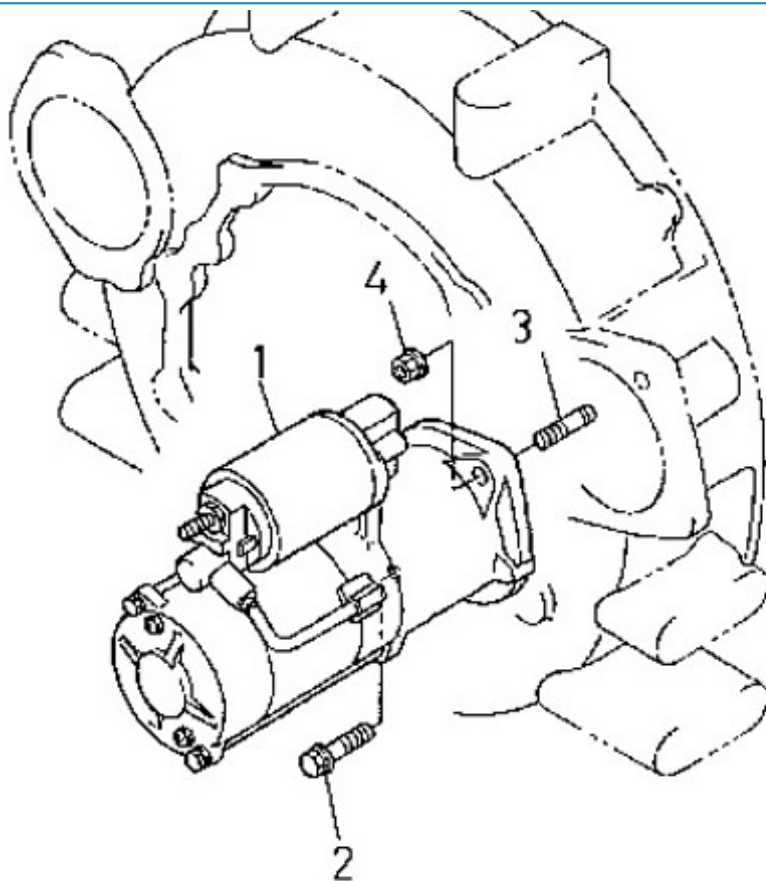

N4.115 STANDARD ENGINE / STARTER

Part number	Item	Désignation article	Quantity
970313673	1	ASSY STARTER	1
970313674	2	BOLT,FLANGE	1
970313675	3	STUD	1
39460917	4	NUT,FLANGE	1