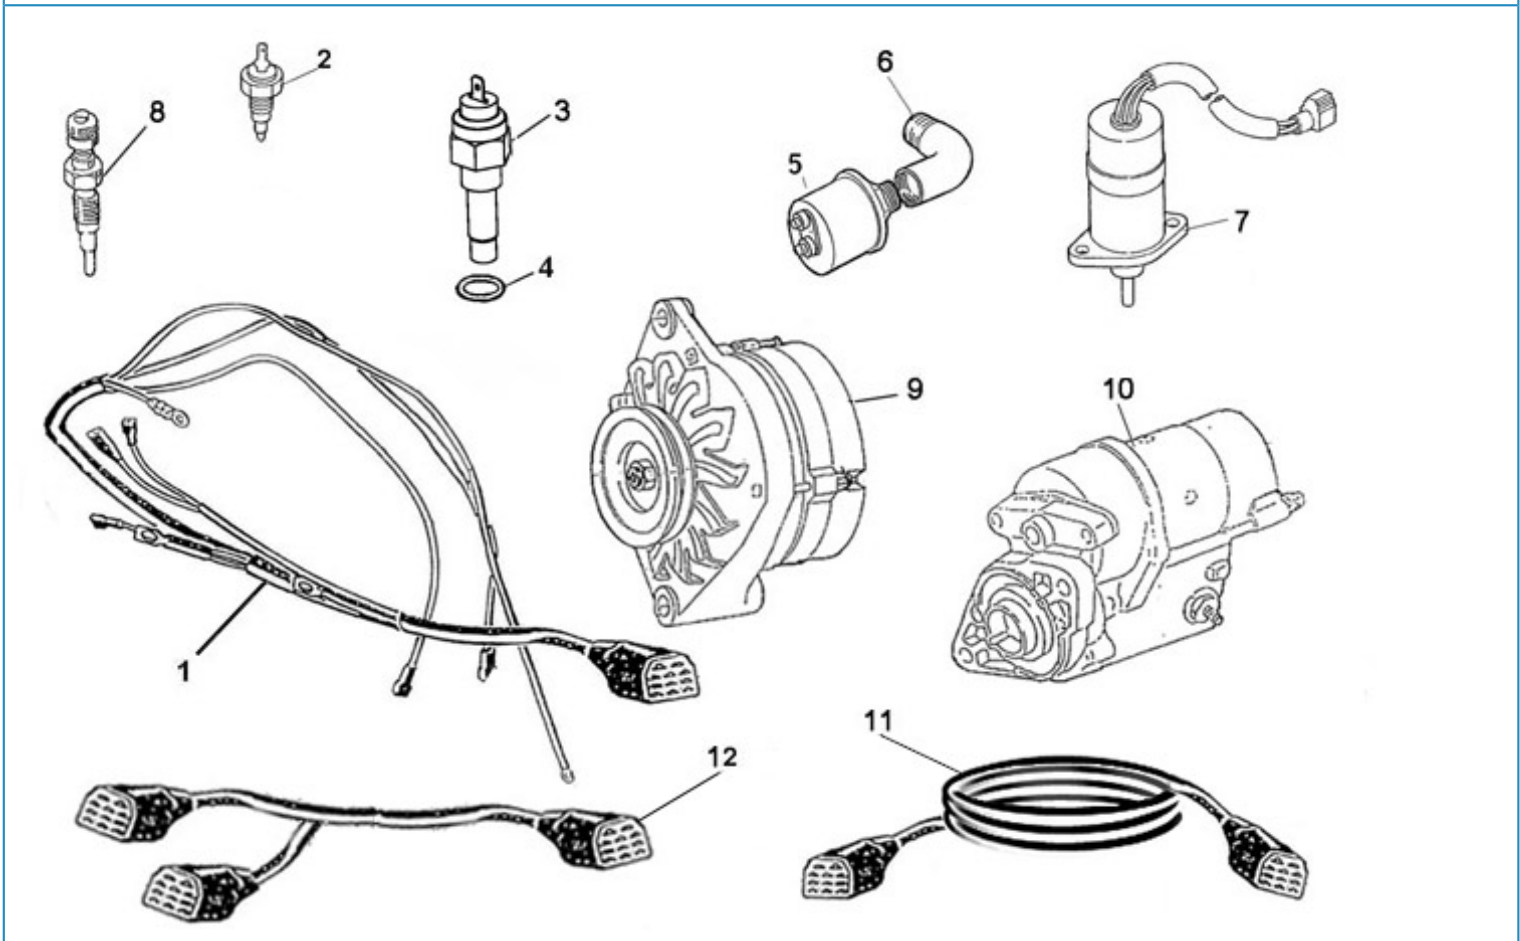

N4.115 STANDARD ENGINE / ELECTRICAL EQUIPMENTS

Part number	Item	Désignation article	Quantity
970310875	1	WIRING,ENG.	1
970304054	2	TEMPERATURE SWITCH 1/8 1P 97	1
970851602	3	WATER TEMPERATURE SENDER	1
970300306	4	GASKET,RING D14	1
48201143	5	OIL PRESSURE SENDER	1
970493207	6	ELBOW,1/8X10X1,5MF	1
970302869	7	SOLENOID,STOP 4.150	1
970313729	8	HEATER,INTAKE AIR	1
48201303	9	ALTERNATOR 12V-120A	0
970313673	10	ASSY STARTER	1