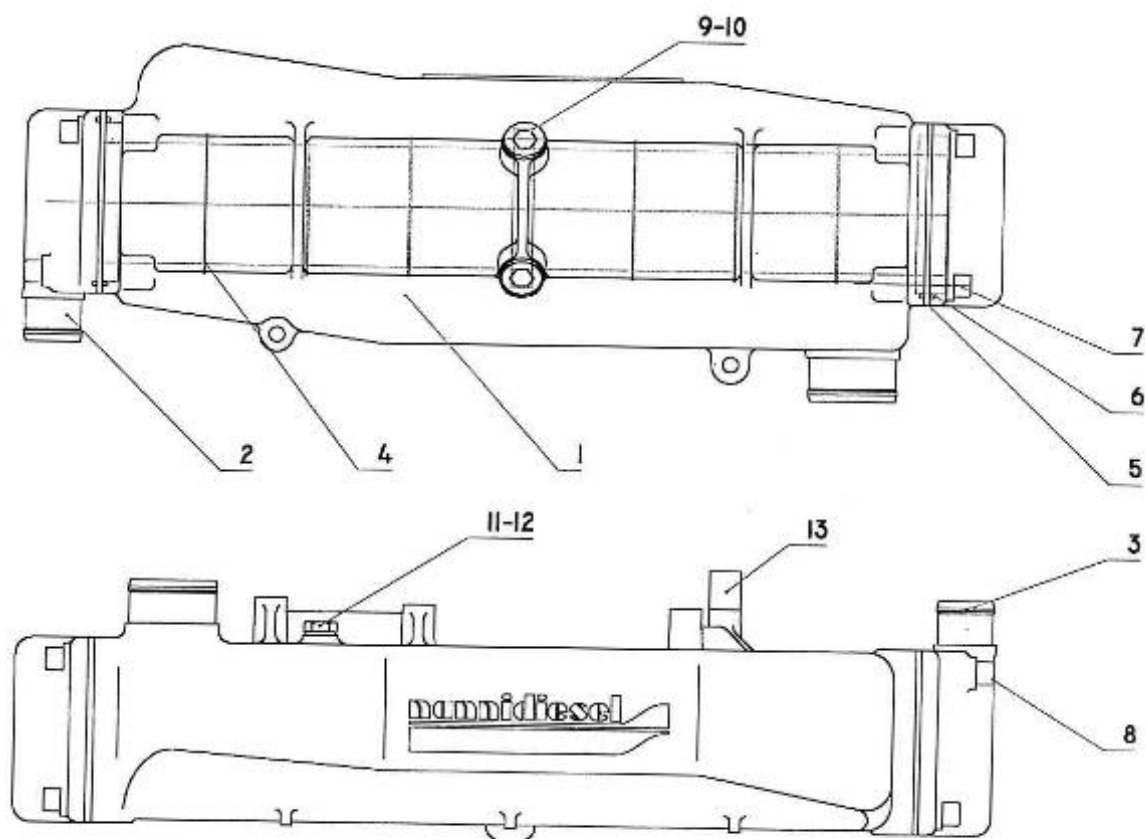

N4.115 STANDARD ENGINE / AIR COOLER - DETAILS

Part number	Item	Désignation article	Quantity
970310747	1	HOUSING,HEATEXCHANGER	1
970310748	2	COVER	1
970310749	3	COVER	1
970310750	4	TUBE STACK	1
970310553	5	SPACER	1
970310554	6	O-RING	4
970310755	7	BOLT	6
970310756	8	BOLT	2
970310555	9	CAP,FREEZE	2
970310556	10	BALL	2
970875506	11	PLUG	1
970300430	12	GASKET,RING D10	1